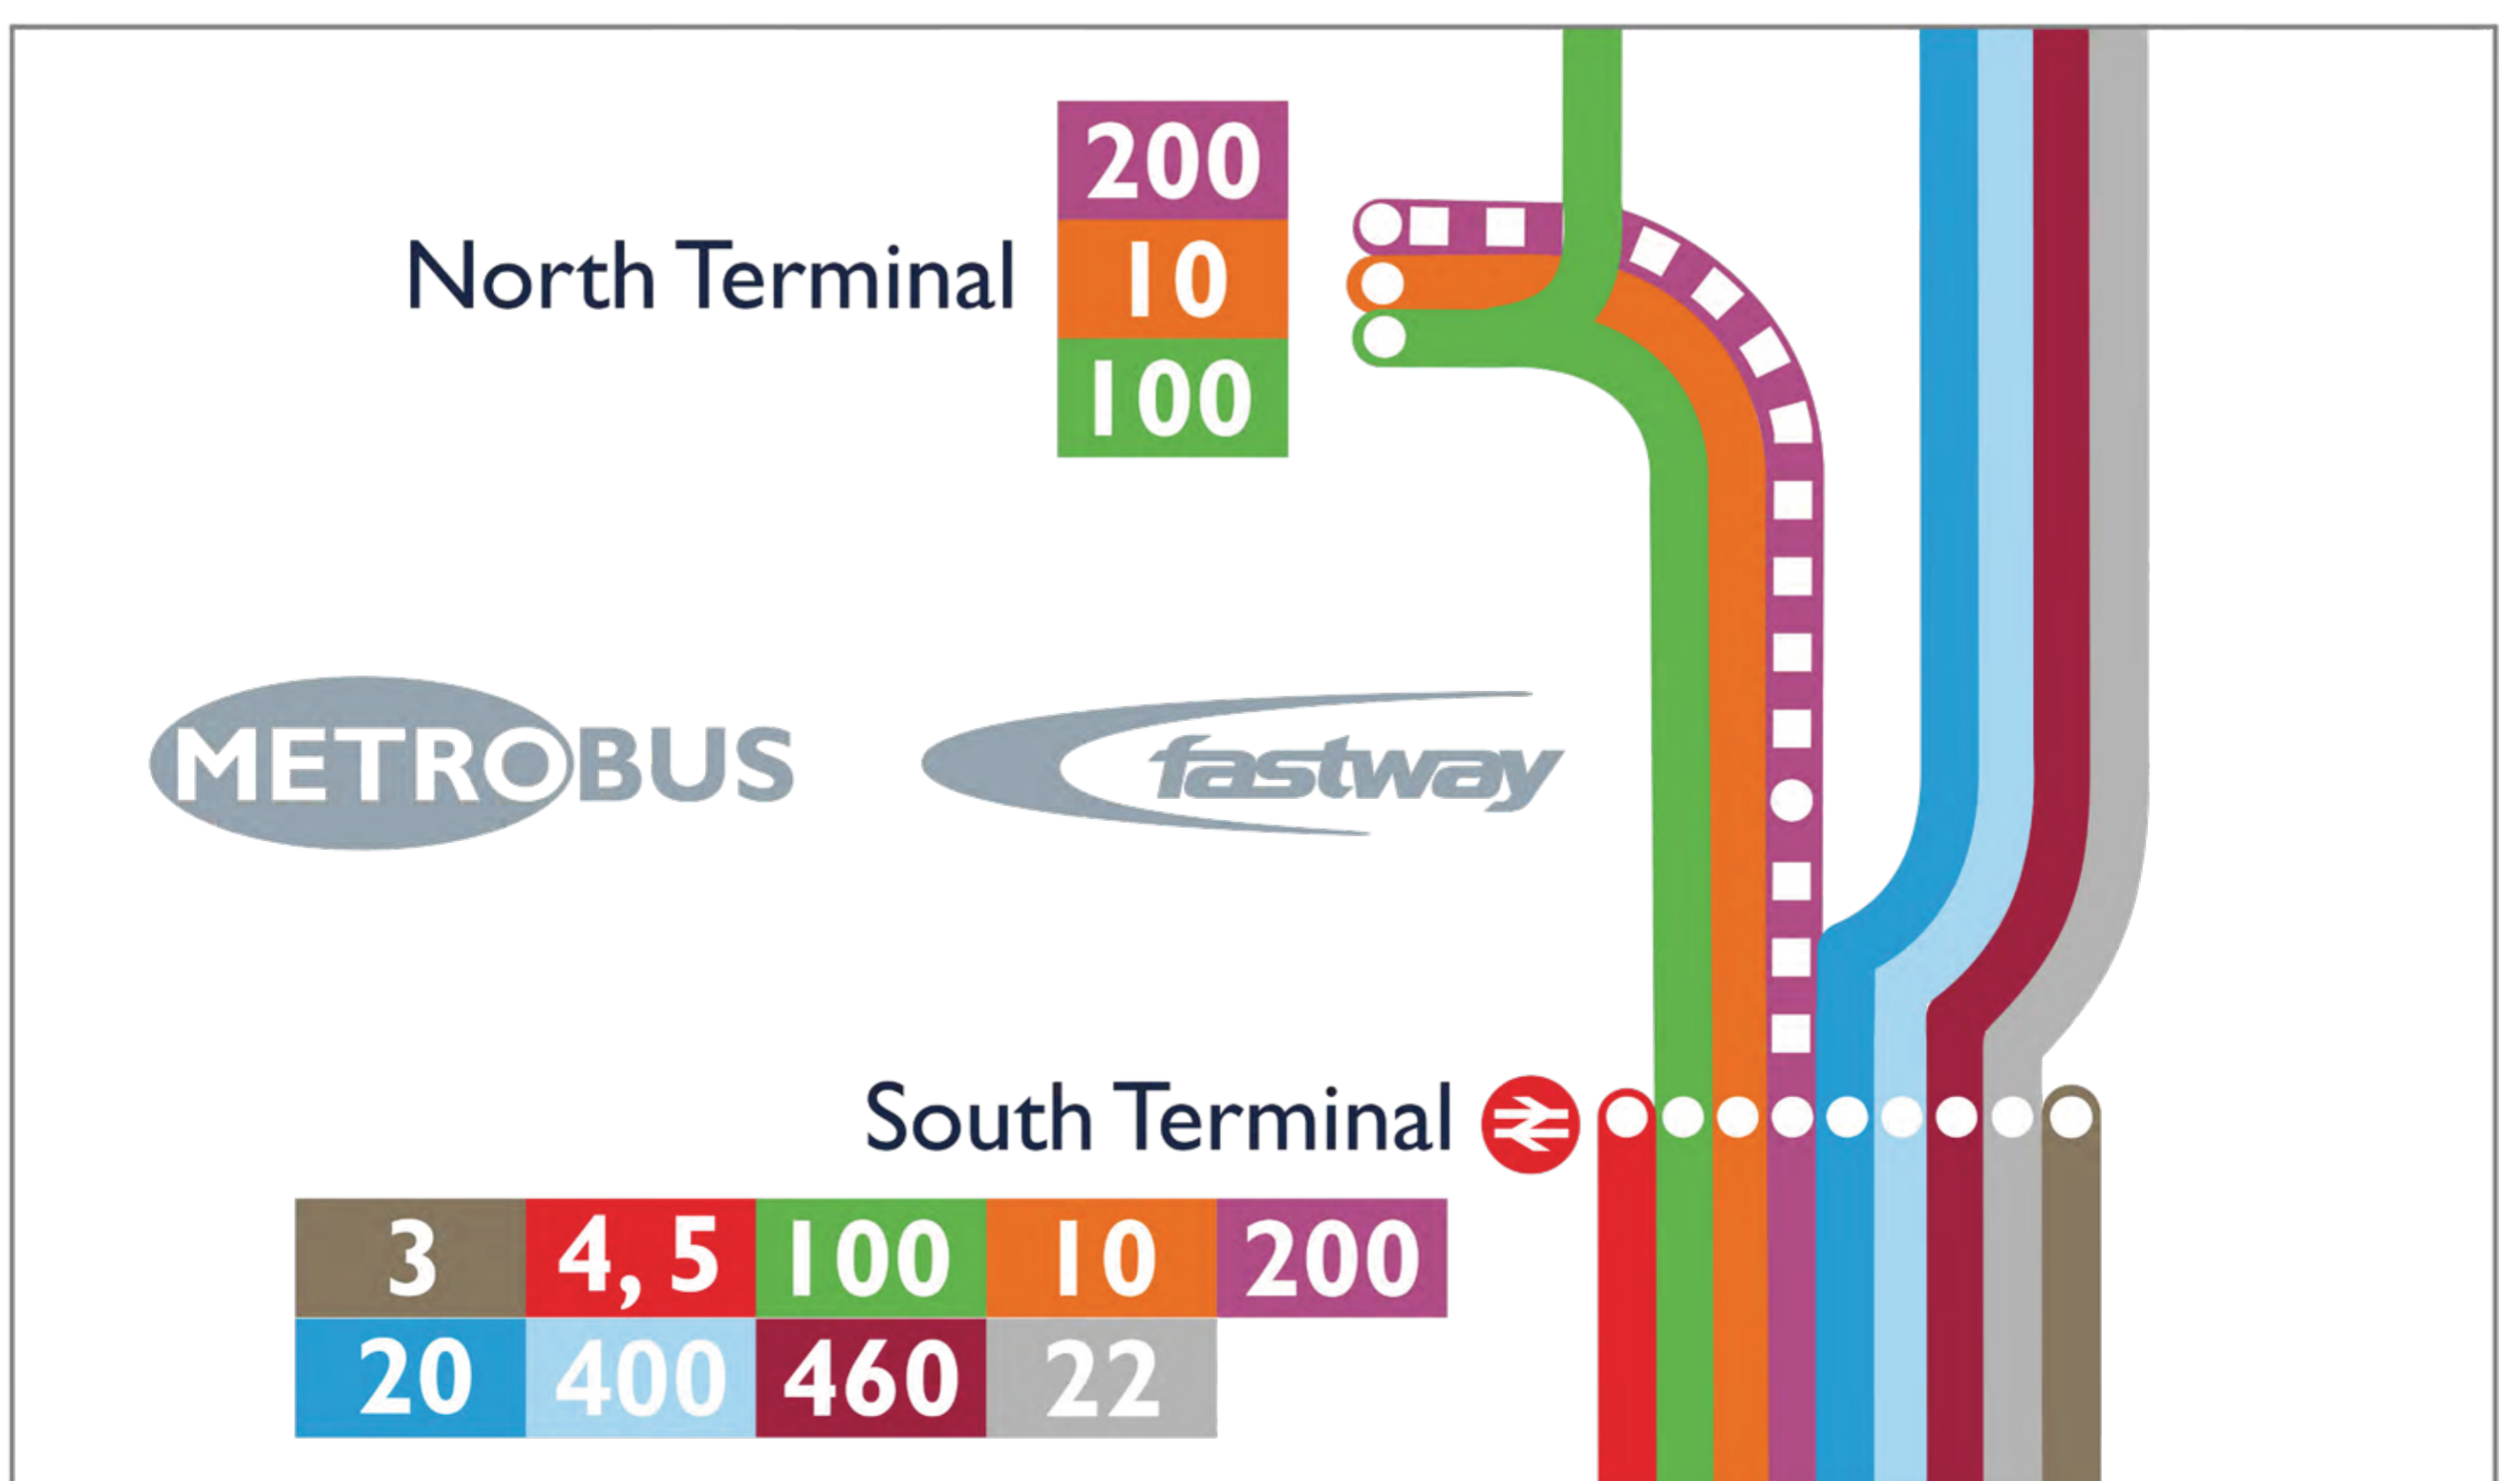

South Terminal

Bus & Coach Stops and Drop-off Landside (Level 00)

Long stay car park buses

Type	Location
Pick-up	Upper forecourt – Level 20 (northern end past the Airport Cars Taxi pick-up point)
Drop-off	Upper forecourt – Level 20 (southern end)

Bus routes serving Gatwick

South Terminal

Baggage reclaim

Airside (Level 20)

South Terminal

International Departure Lounge

Lower level (Level 20)

South Terminal

Check-in & Arrivals

Landside (Level 20)

South Terminal International Departure Lounge Upper level (Level 30)

South Terminal

Departures & Security

Landside (Level 30)