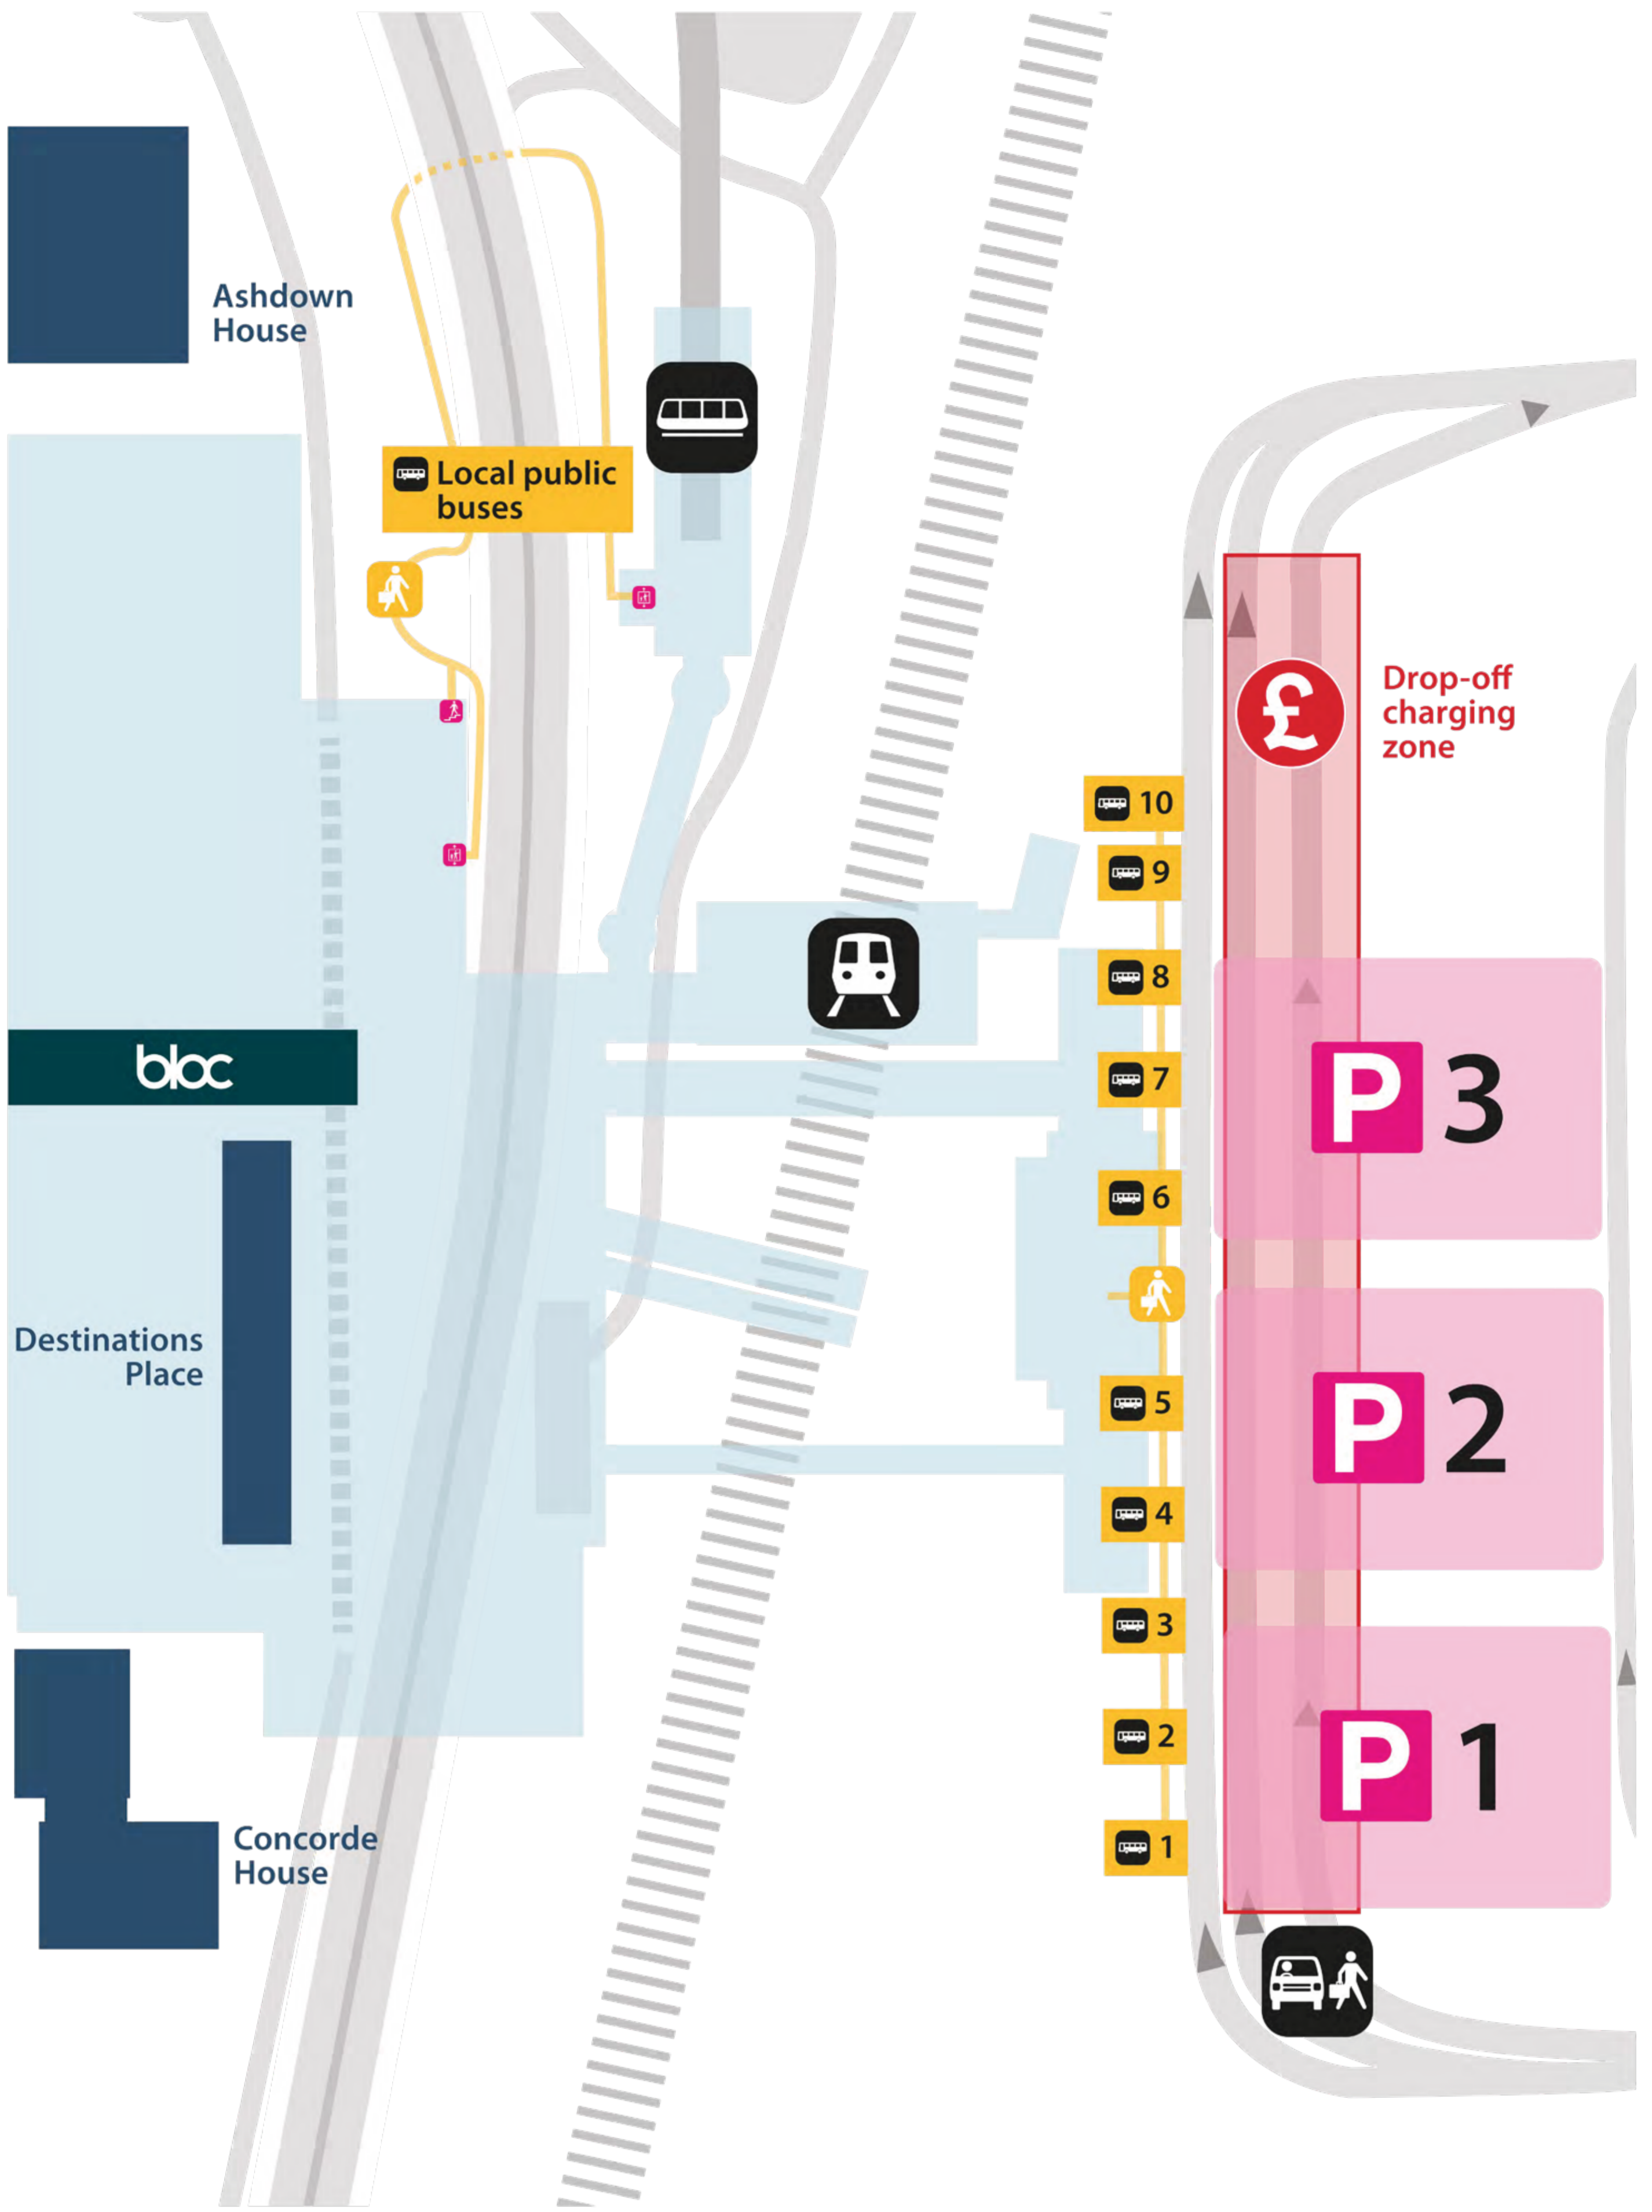

South Terminal

Bus & Coach Stops and Drop-off Landside (Level 00)

Long stay car park buses

Type	Location
Pick-up	Upper forecourt – Level 20 (northern end past the Airport Cars Taxi pick-up point)
Drop-off	Upper forecourt – Level 20 (southern end)

Bus routes serving Gatwick

South Terminal

Baggage reclaim

Airside (Level 20)

South Terminal

International Departure Lounge

Lower level (Level 20)

South Terminal

Check-in & Arrivals

Landside (Level 20)

South Terminal International Departure Lounge Upper level (Level 30)

South Terminal

Departures & Security

Landside (Level 30)