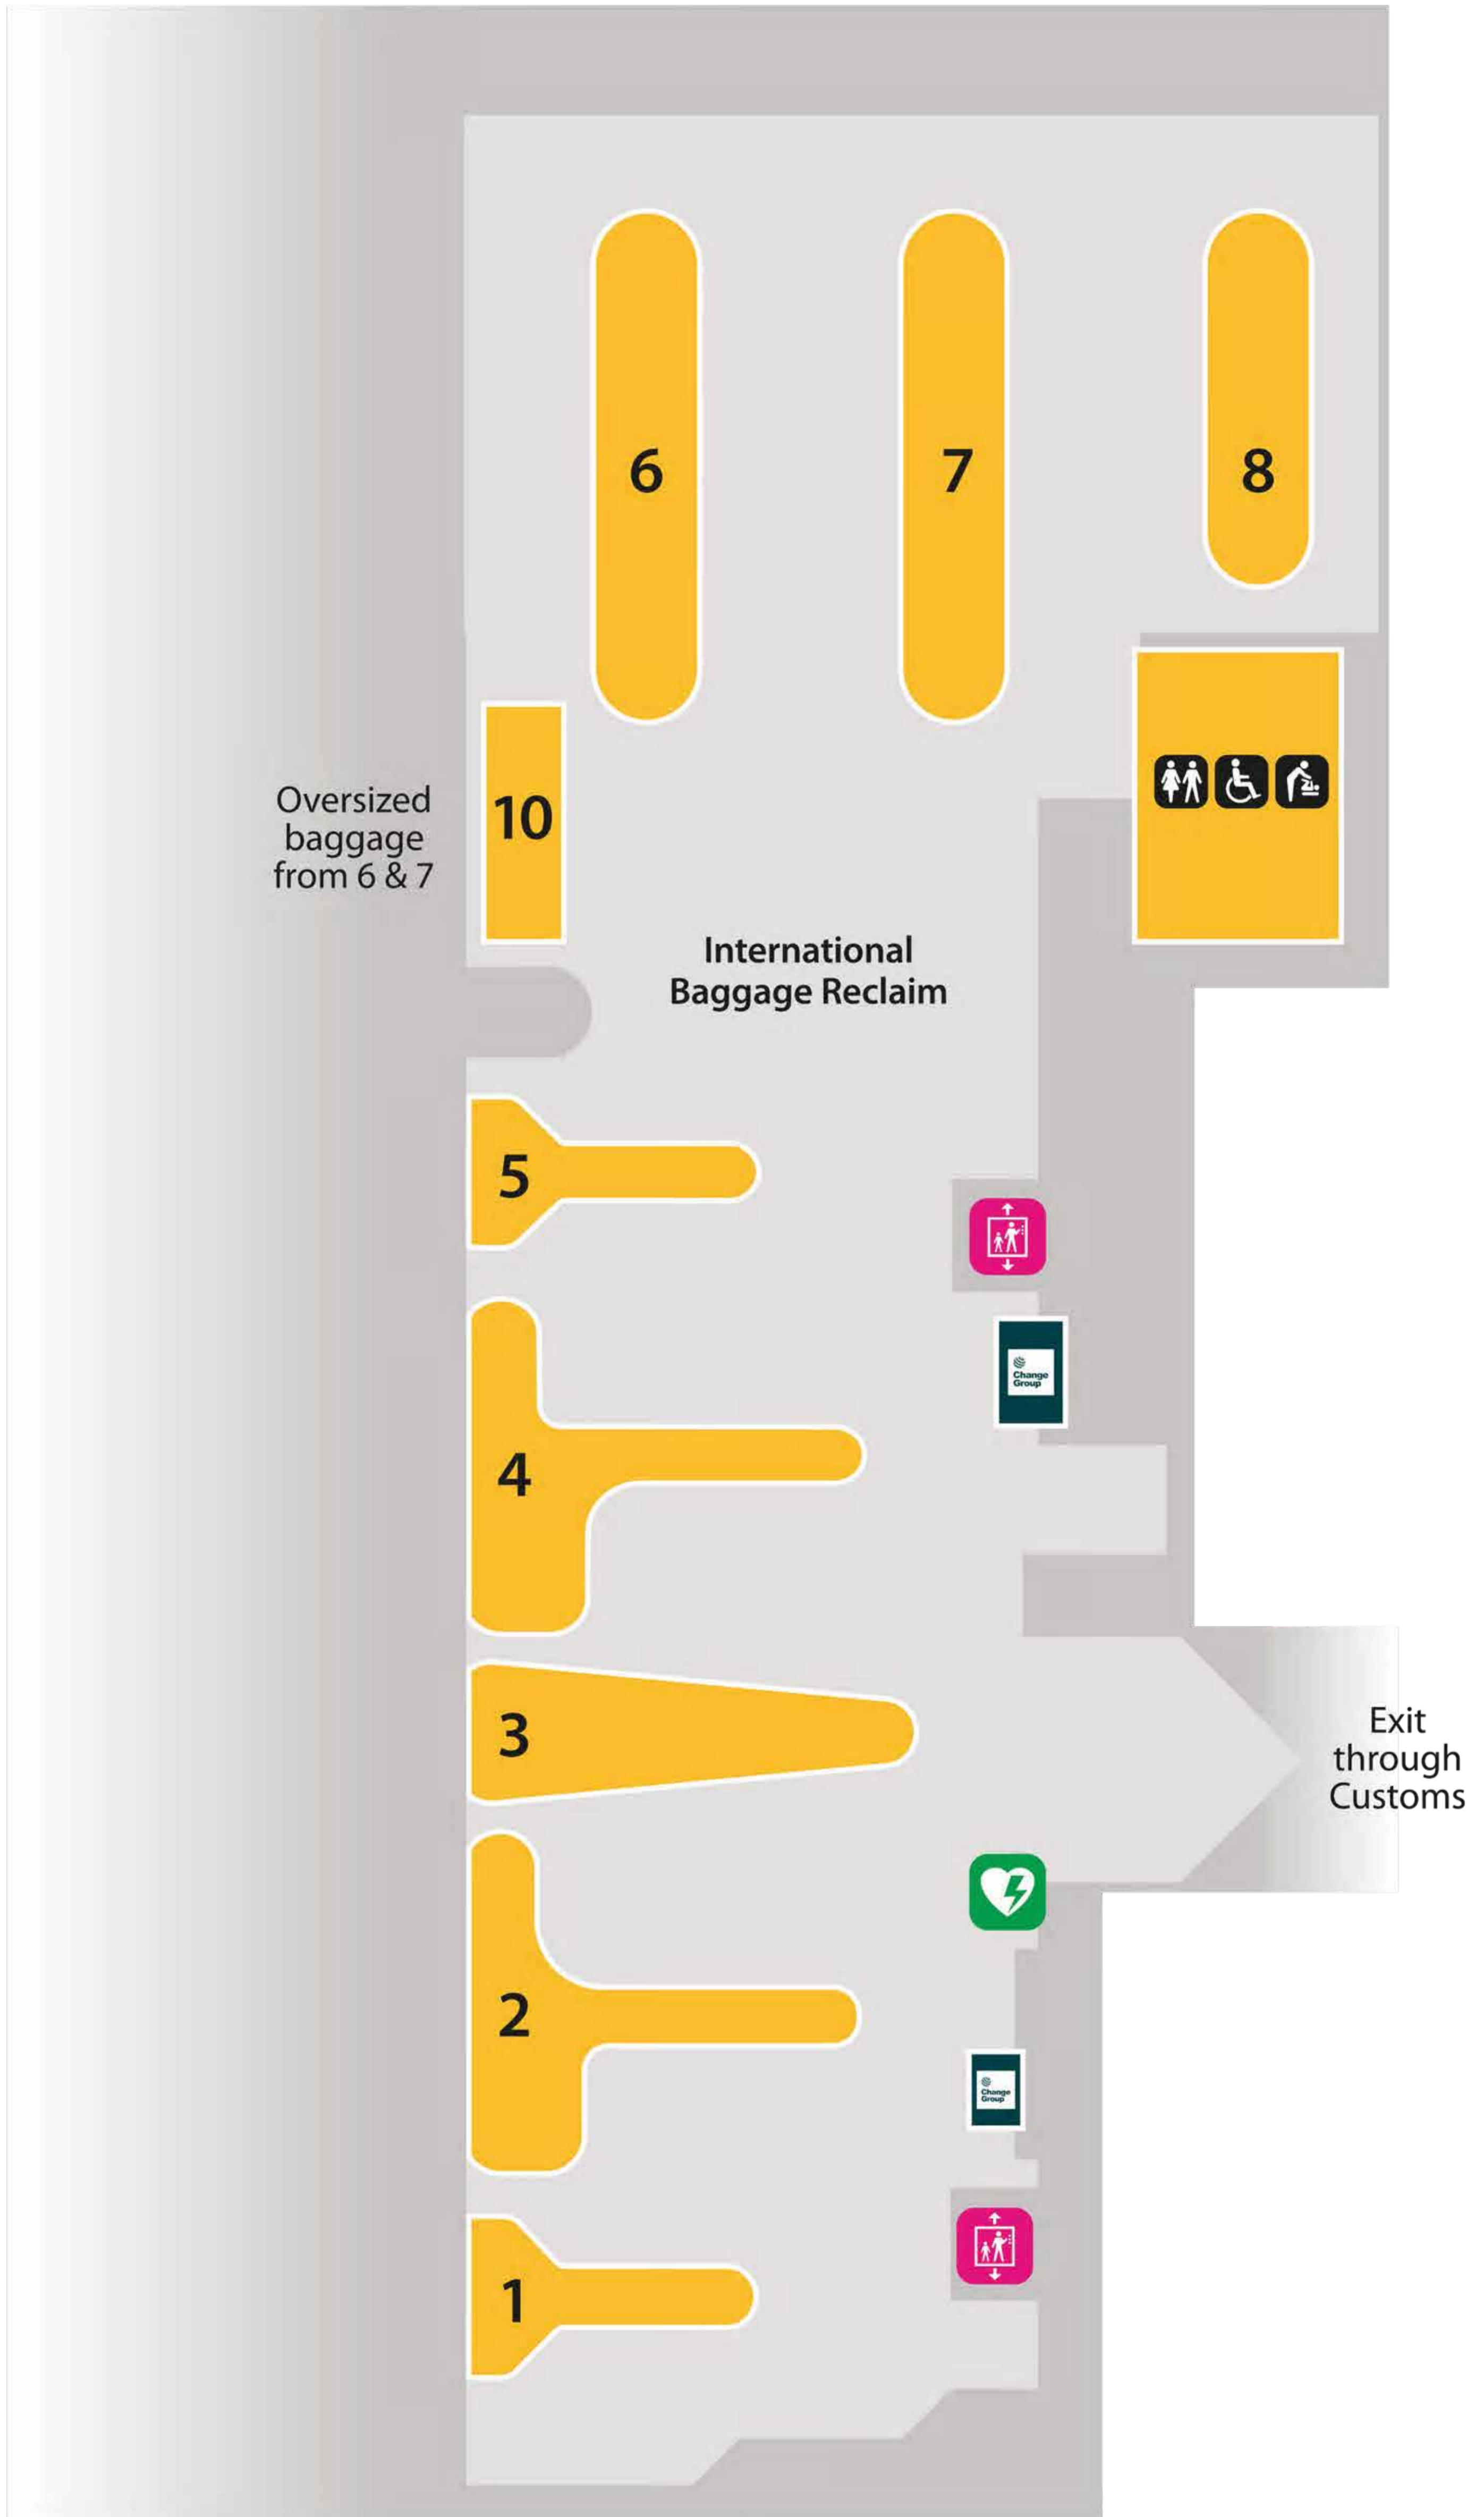

South Terminal

Bus & Coach Stops and Drop-off Landside (Level 00)

Long stay car park buses

Type	Location
Pick-up	Upper forecourt – Level 20 (northern end past the Airport Cars Taxi pick-up point)
Drop-off	Upper forecourt – Level 20 (southern end)

Bus routes serving Gatwick

South Terminal

Baggage reclaim

Airside (Level 20)

South Terminal

International Departure Lounge

Lower level (Level 20)

South Terminal

Check-in & Arrivals

Landside (Level 20)

South Terminal International Departure Lounge Upper level (Level 30)

South Terminal

Departures & Security

Landside (Level 30)