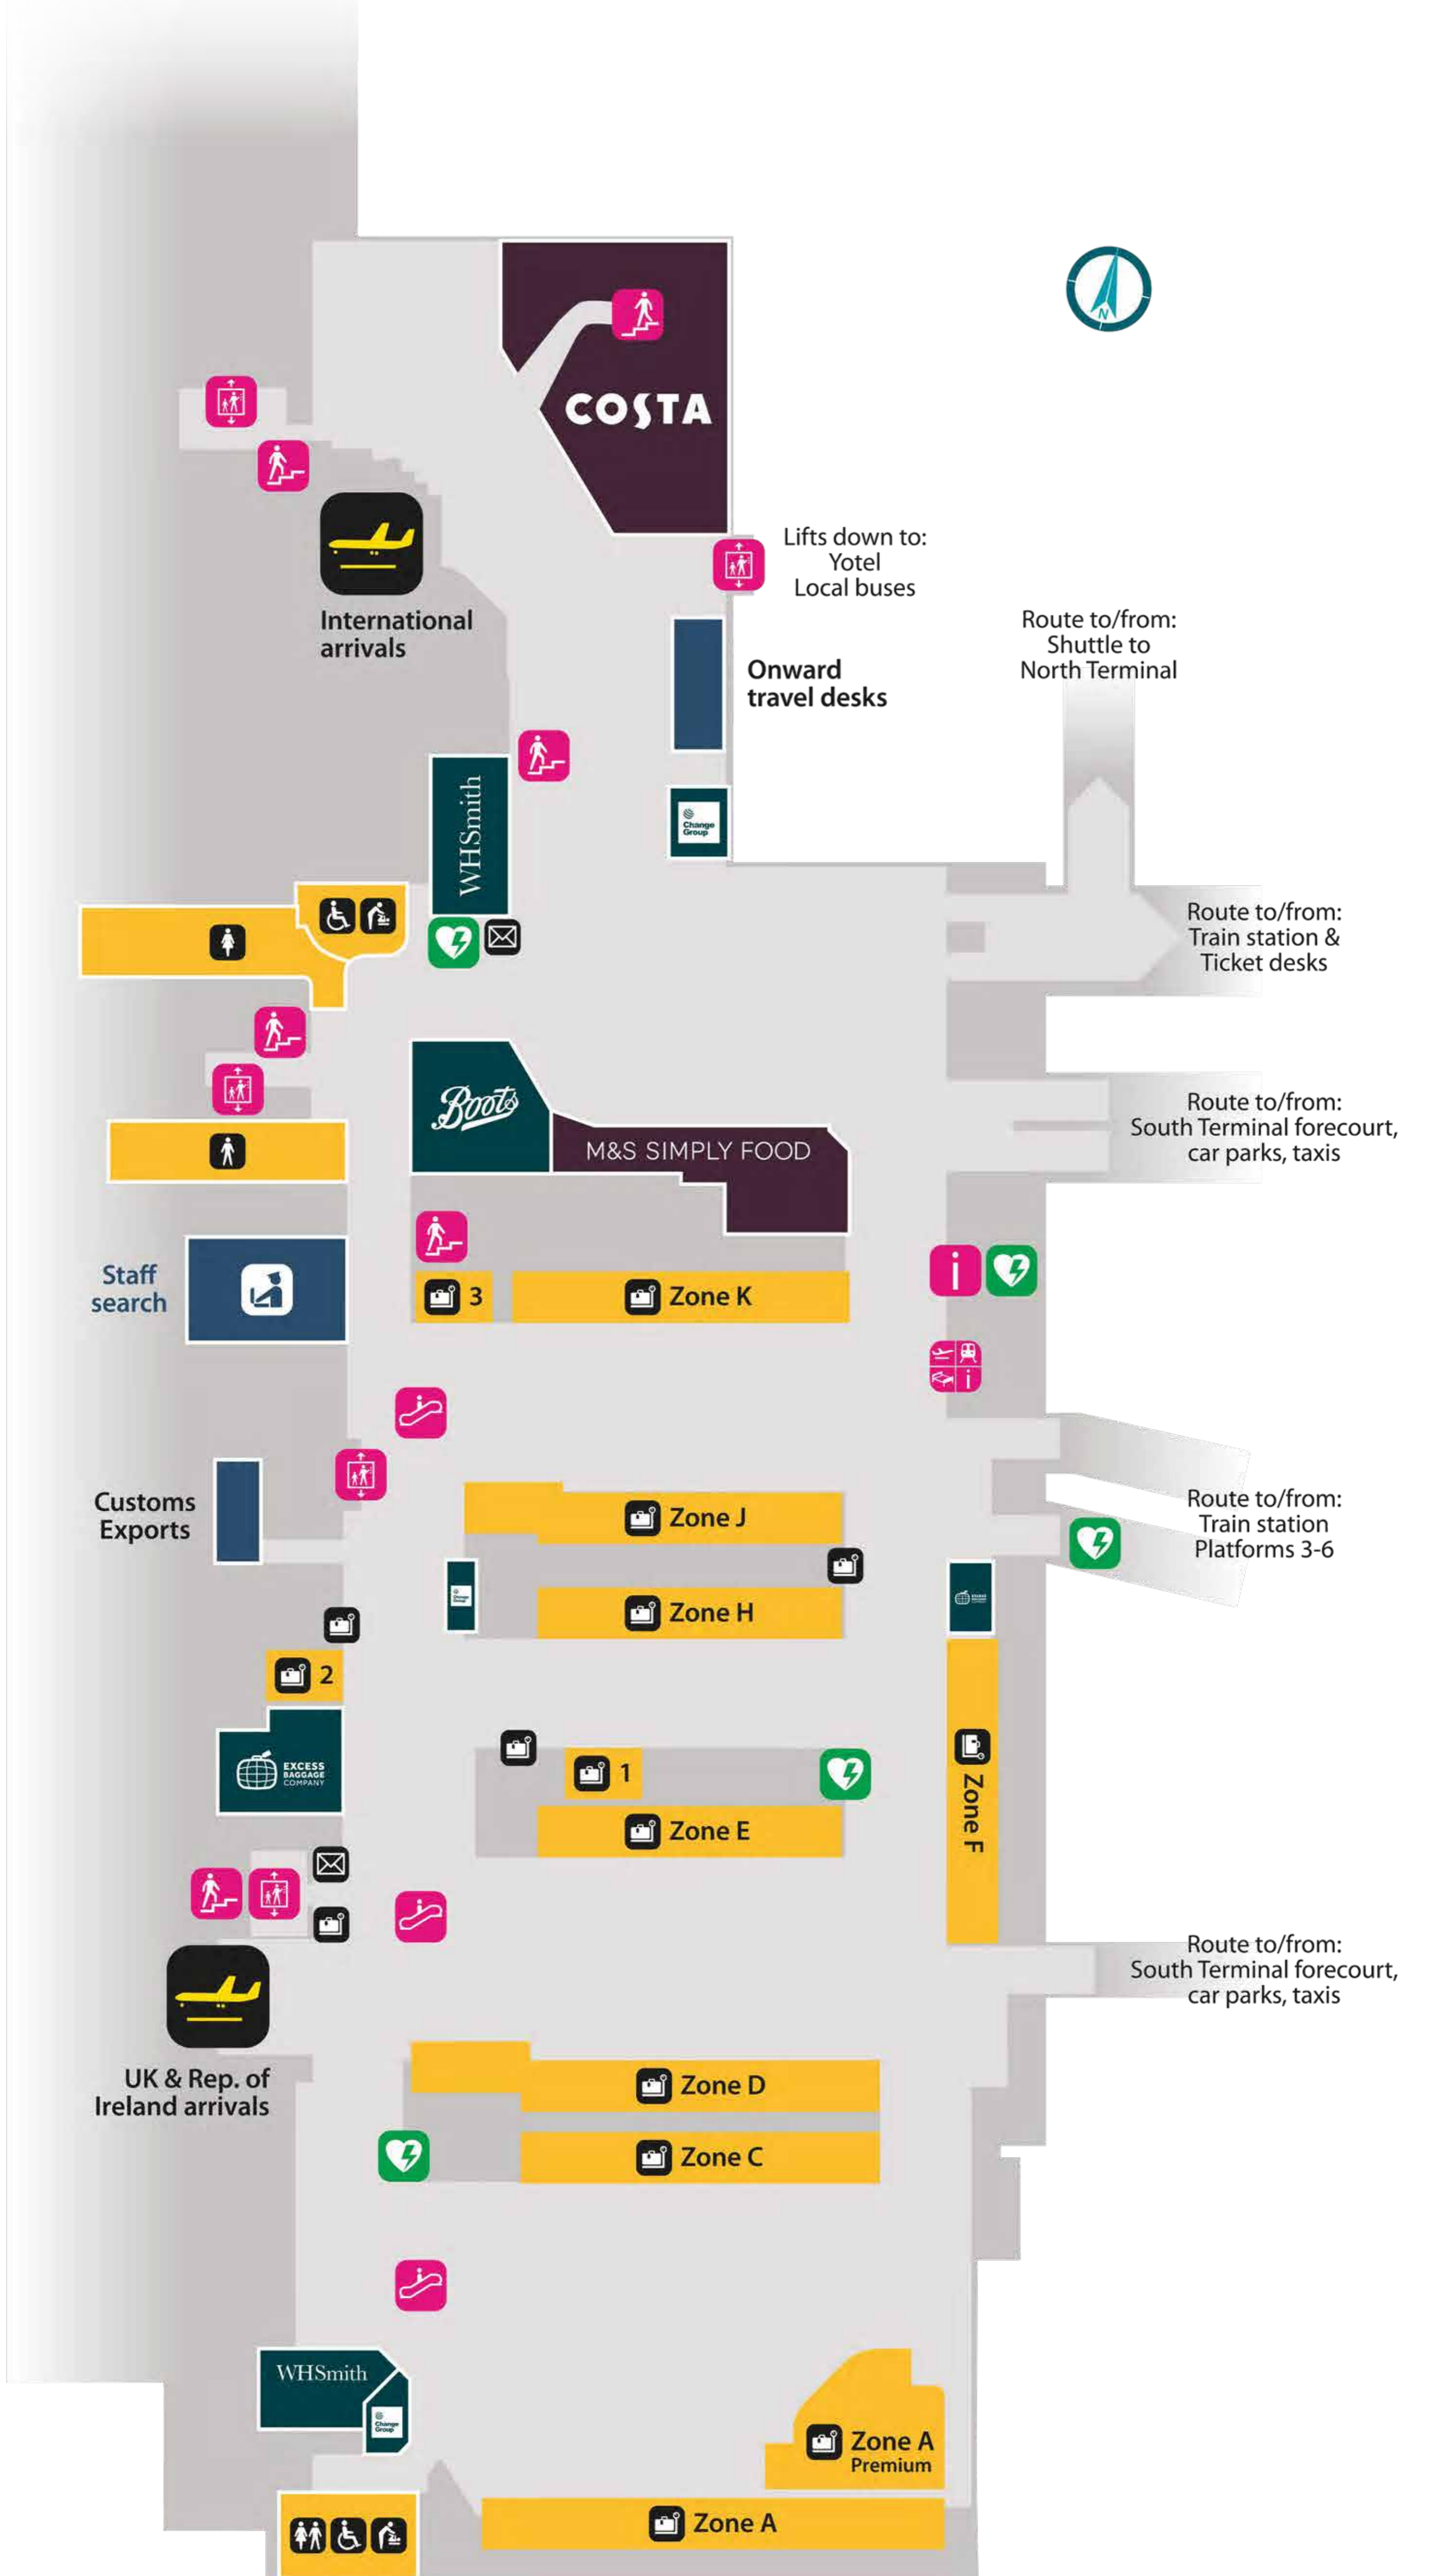

South Terminal

Bus & Coach Stops and Drop-off Landside (Level 00)

Long stay car park buses

Type	Location
Pick-up	Upper forecourt – Level 20 (northern end past the Airport Cars Taxi pick-up point)
Drop-off	Upper forecourt – Level 20 (southern end)

Bus routes serving Gatwick

South Terminal

Baggage reclaim

Airside (Level 20)

South Terminal

International Departure Lounge

Lower level (Level 20)

South Terminal

Check-in & Arrivals

Landside (Level 20)

South Terminal International Departure Lounge Upper level (Level 30)

South Terminal

Departures & Security

Landside (Level 30)