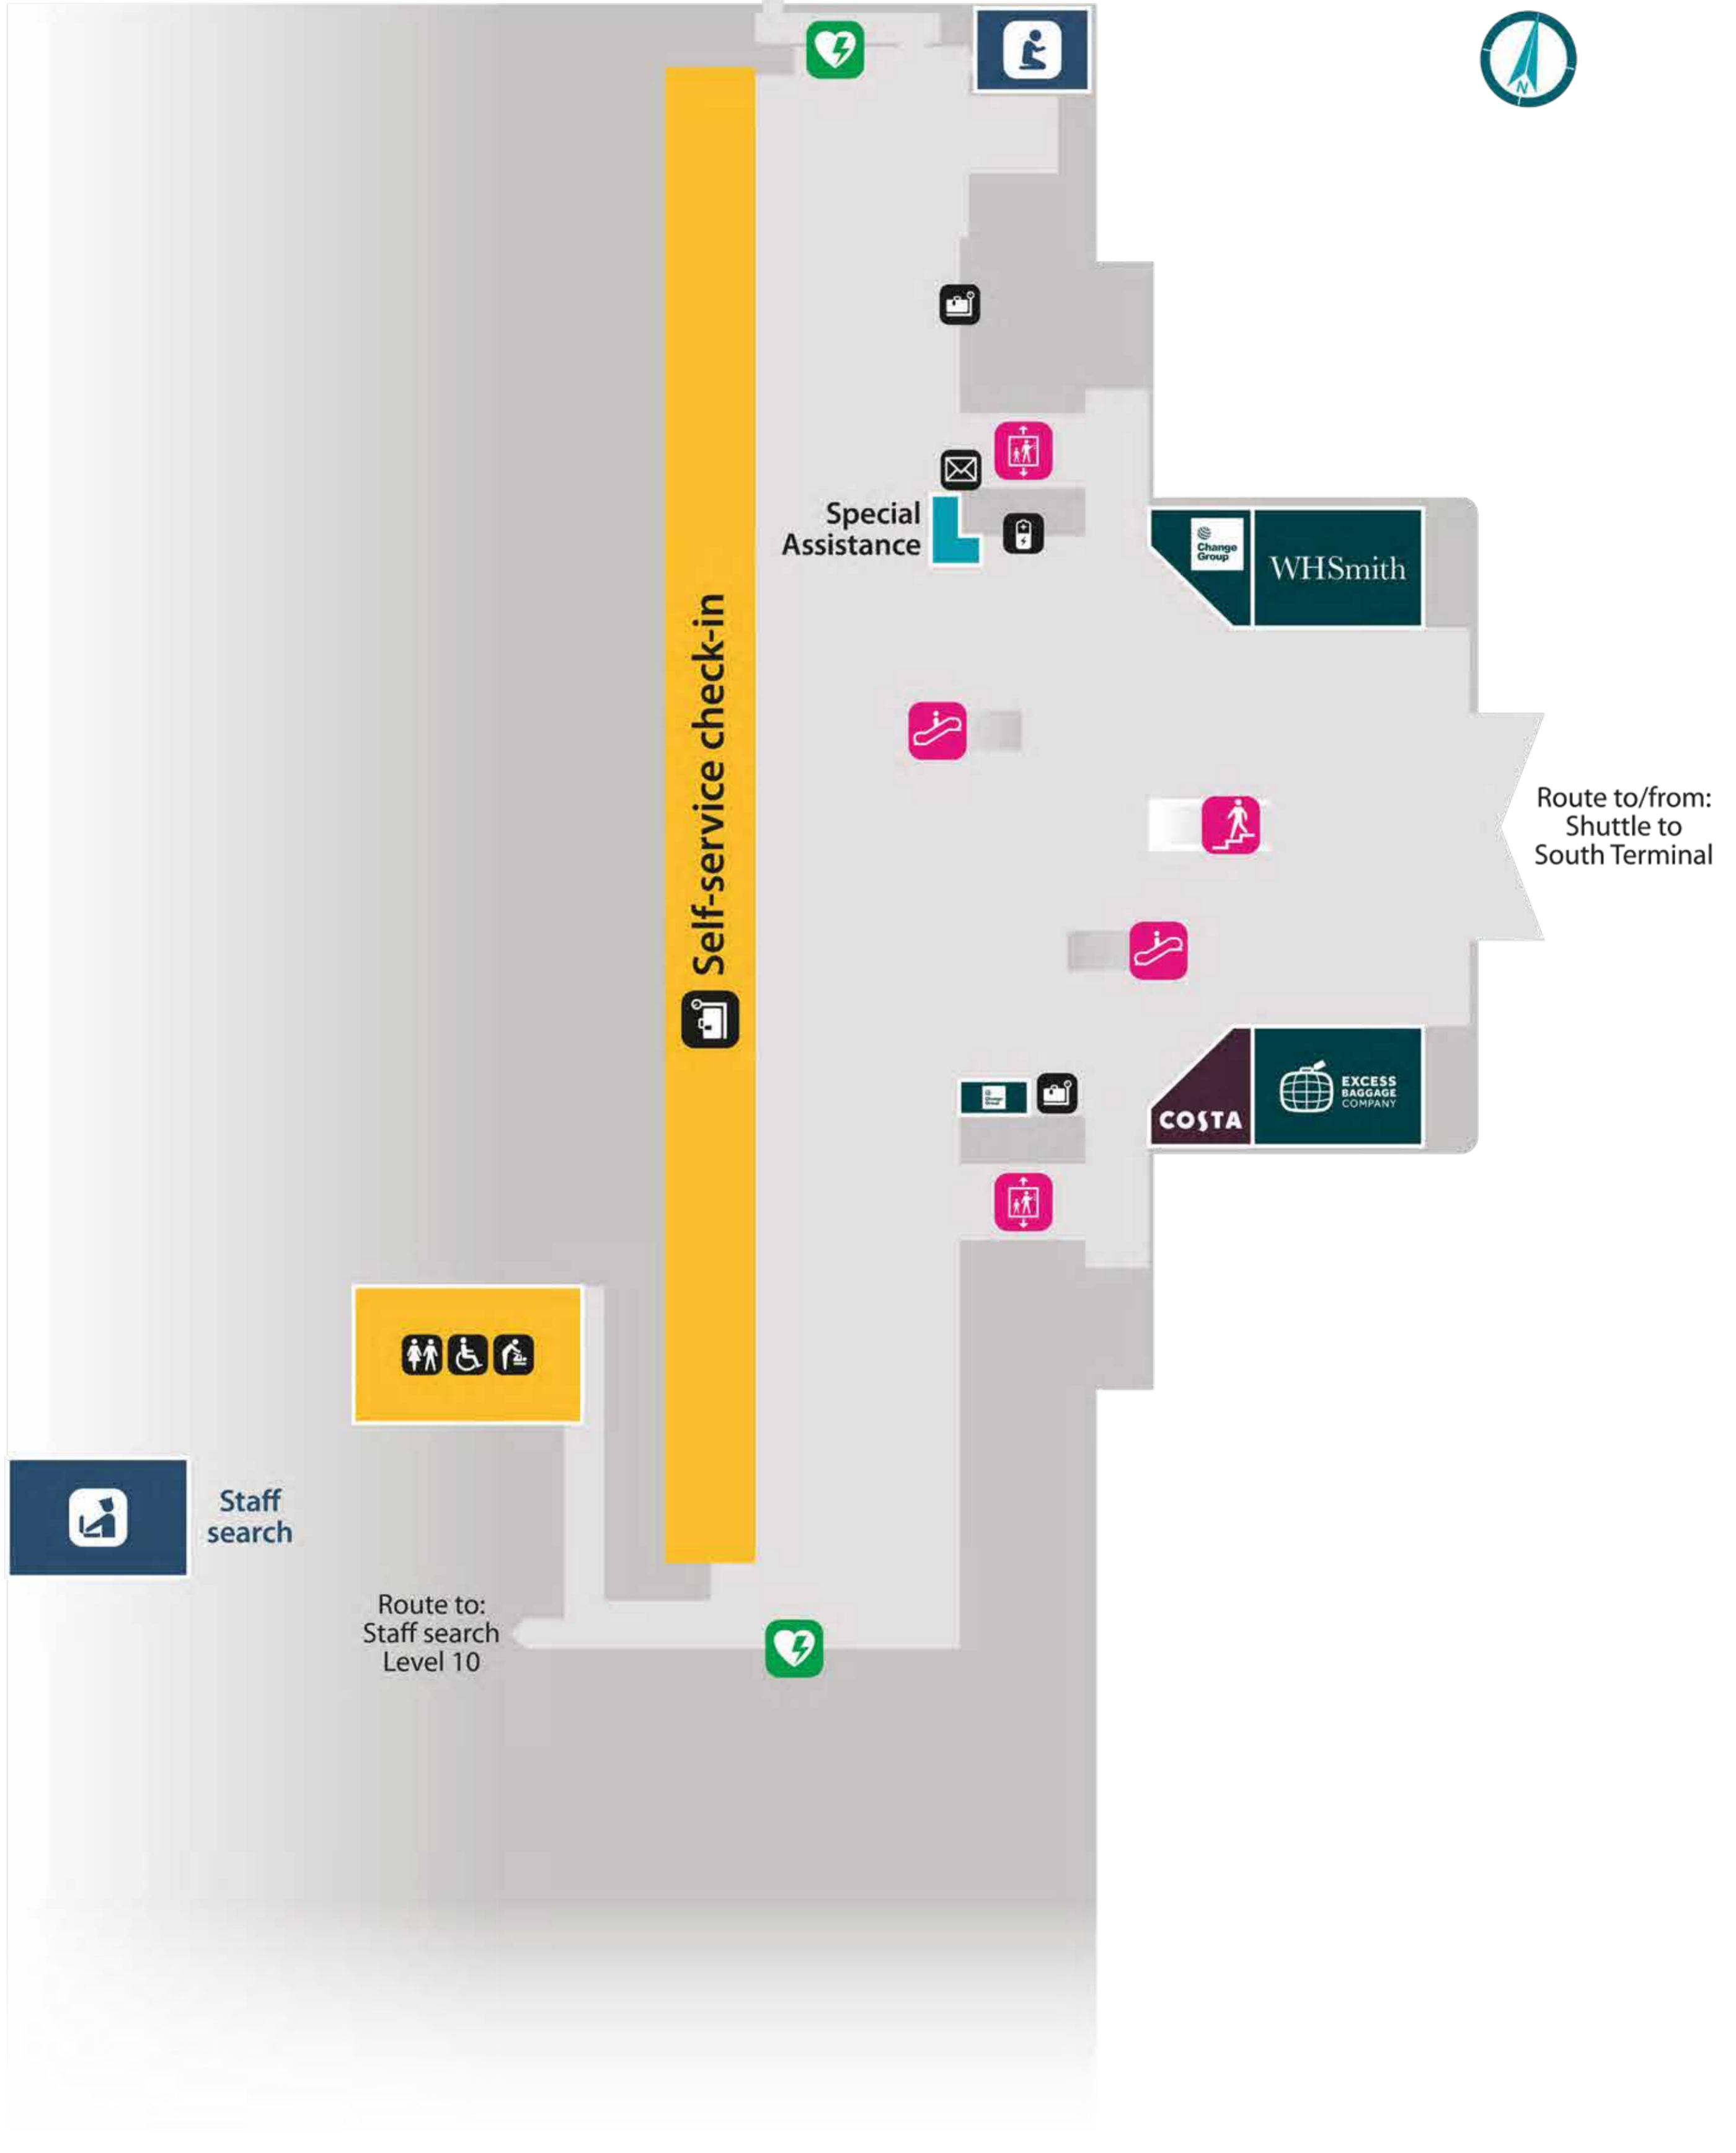

North Terminal

Bus & Coach Stops, Taxis and Drop-off Landside (Level 00)

Long stay car park buses

Type	Bus stop	Location
Pick-up	Bus stop 1	Northern end of Lower forecourt (closest to the International arrivals exit)
Drop-off	Bus stop 8	Furlong Way (follow the walkway past Jubilee House)

Bus routes serving Gatwick

North Terminal Arrivals Landside (Level 00)

North Terminal

Self-service check-in

Landside (Level 10)

Route to/from:
Hampton by Hilton Hotel

Map last updated April 2022

KMT 03/22 | NT L10 LANDSIDE

North Terminal

International Departure Lounge

Lower level (Level 20)

Route to:
Departure gates
Pier 5
 Gates 557-574

North Terminal

Check-in & Departures

Landside (Level 20)

North Terminal

International Departure Lounge

Upper level (Level 30)