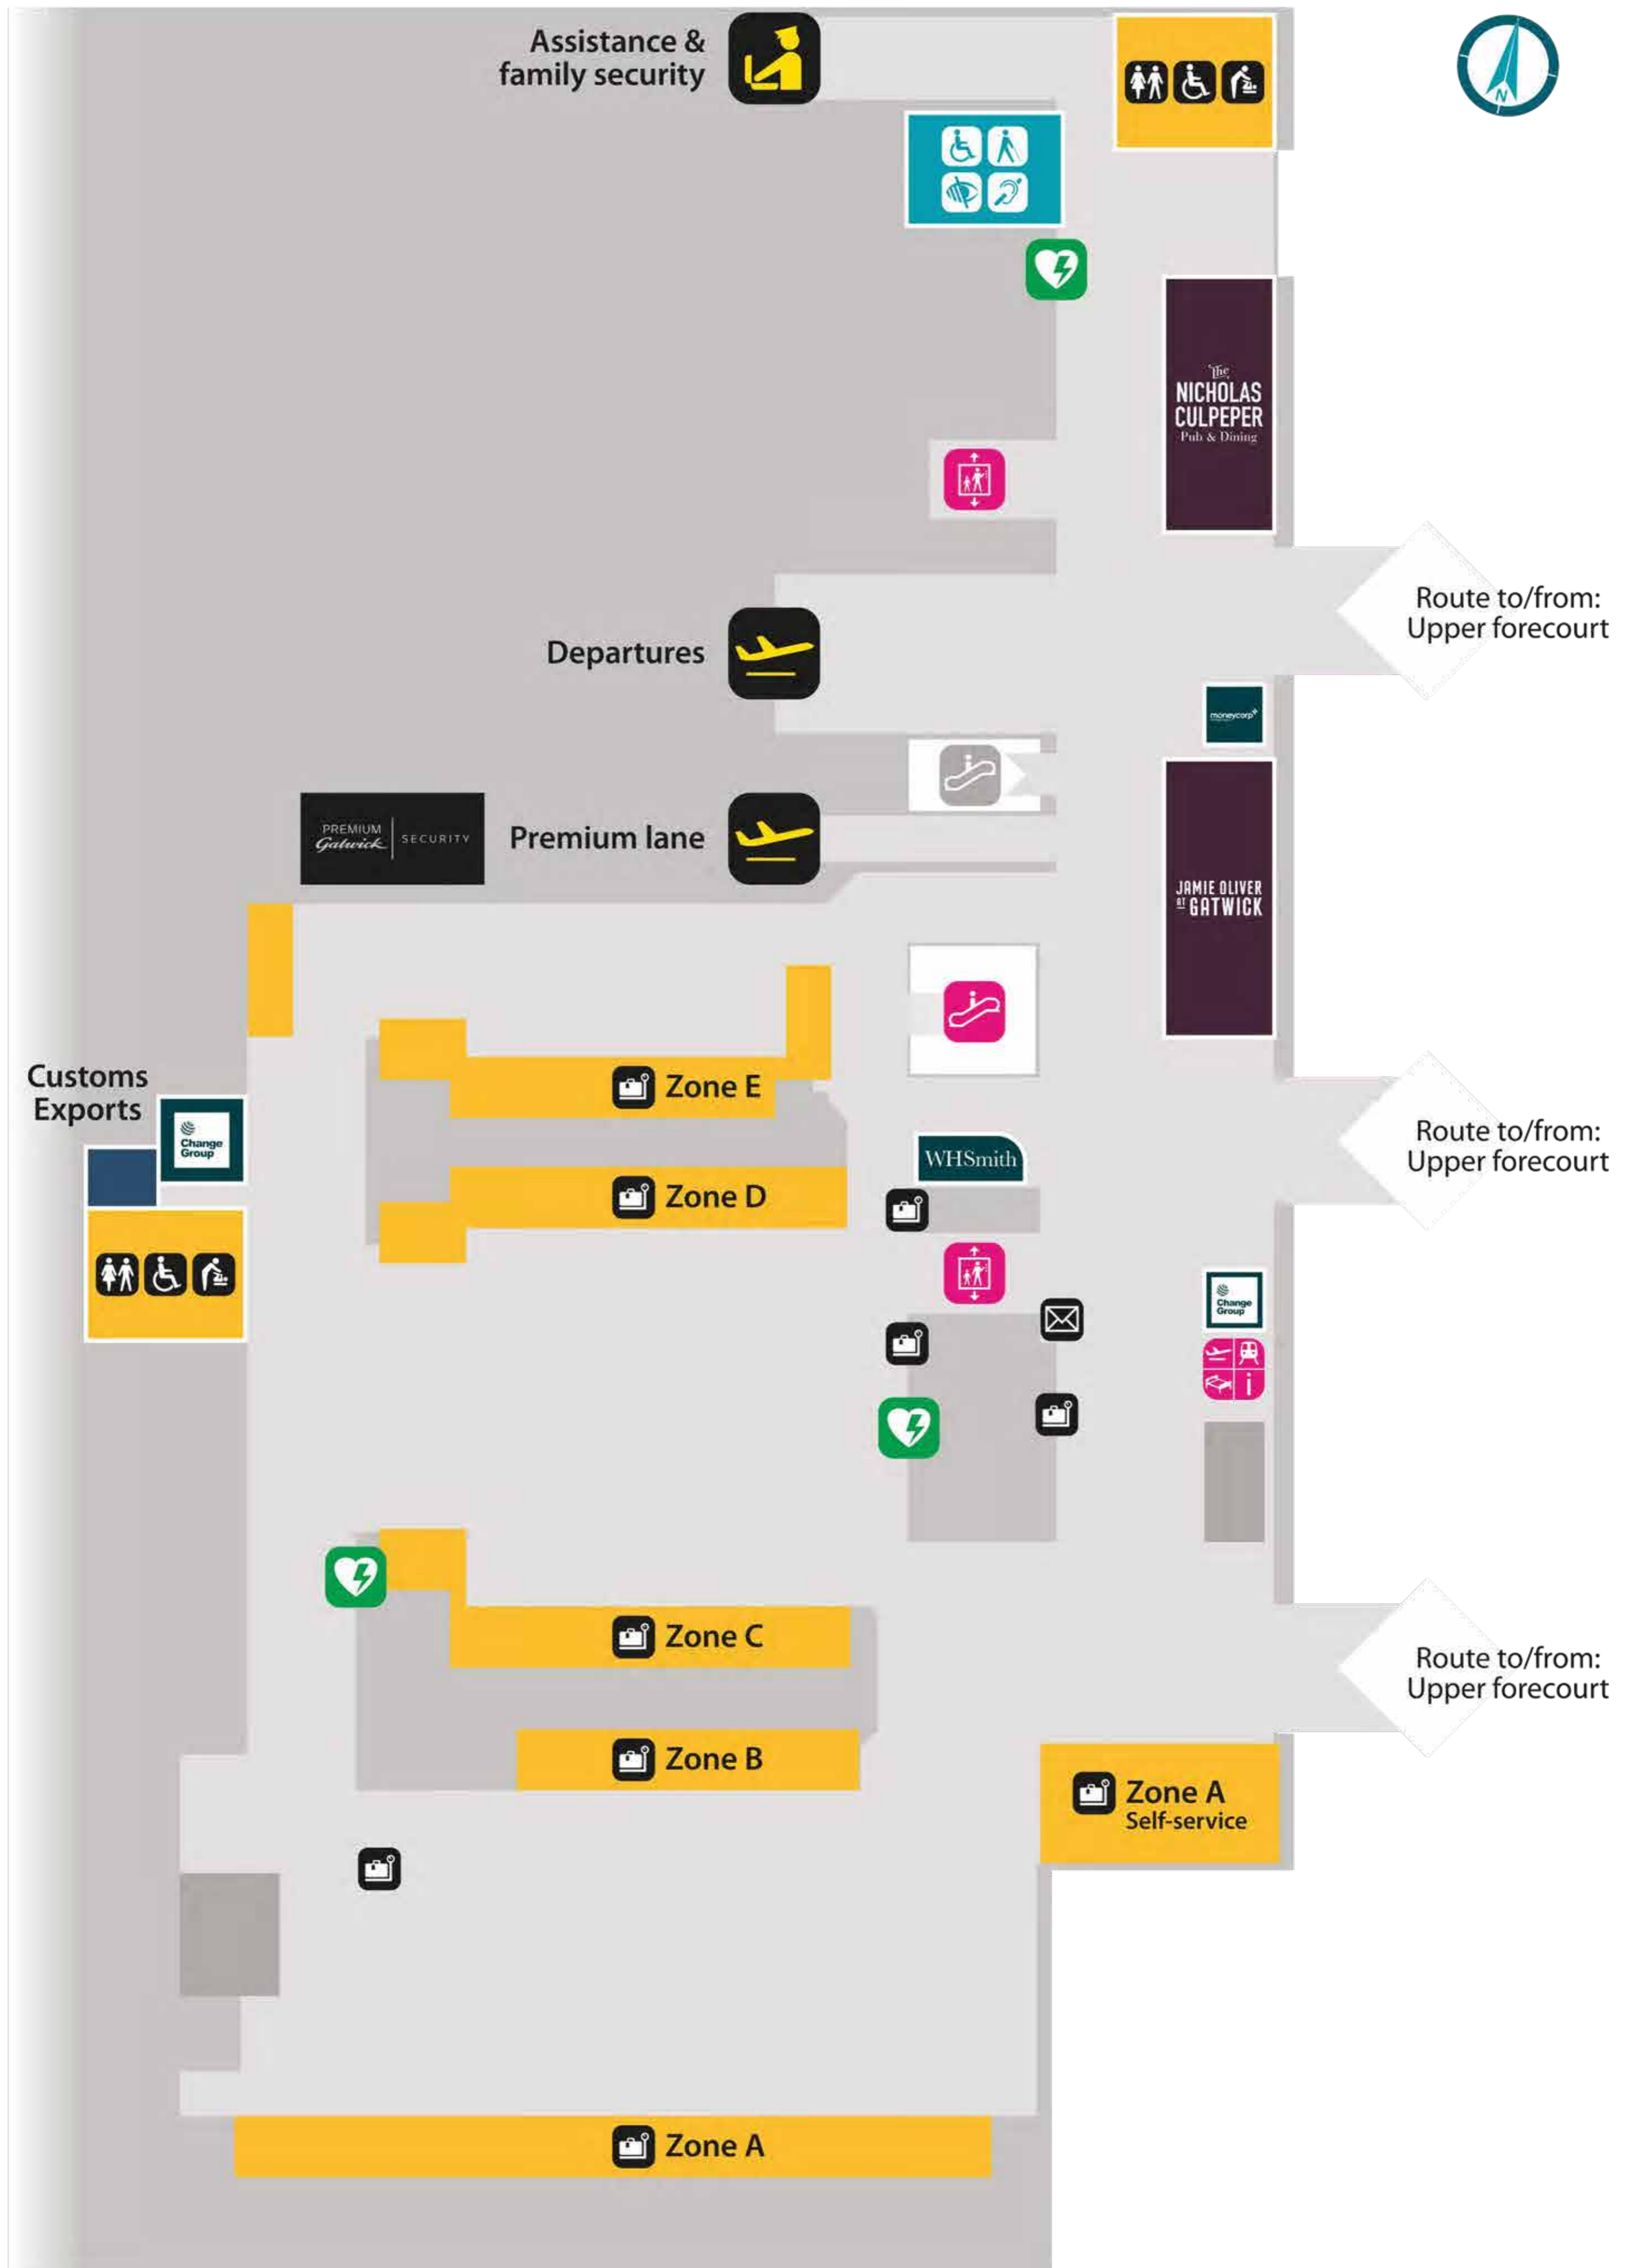

North Terminal

Bus & Coach Stops, Taxis and Drop-off Landside (Level 00)

Long stay car park buses

Type	Bus stop	Location
Pick-up	Bus stop 1	Northern end of Lower forecourt (closest to the International arrivals exit)
Drop-off	Bus stop 8	Furlong Way (follow the walkway past Jubilee House)

Bus routes serving Gatwick

North Terminal Arrivals Landside (Level 00)

North Terminal

Self-service check-in

Landside (Level 10)

Route to/from:
Hampton by Hilton Hotel

Map last updated April 2022

KMT 03/22 | NT L10 LANDSIDE

North Terminal

International Departure Lounge

Lower level (Level 20)

Route to:
Departure gates
Pier 5
 Gates 557-574

North Terminal

Check-in & Departures

Landside (Level 20)

North Terminal

International Departure Lounge

Upper level (Level 30)