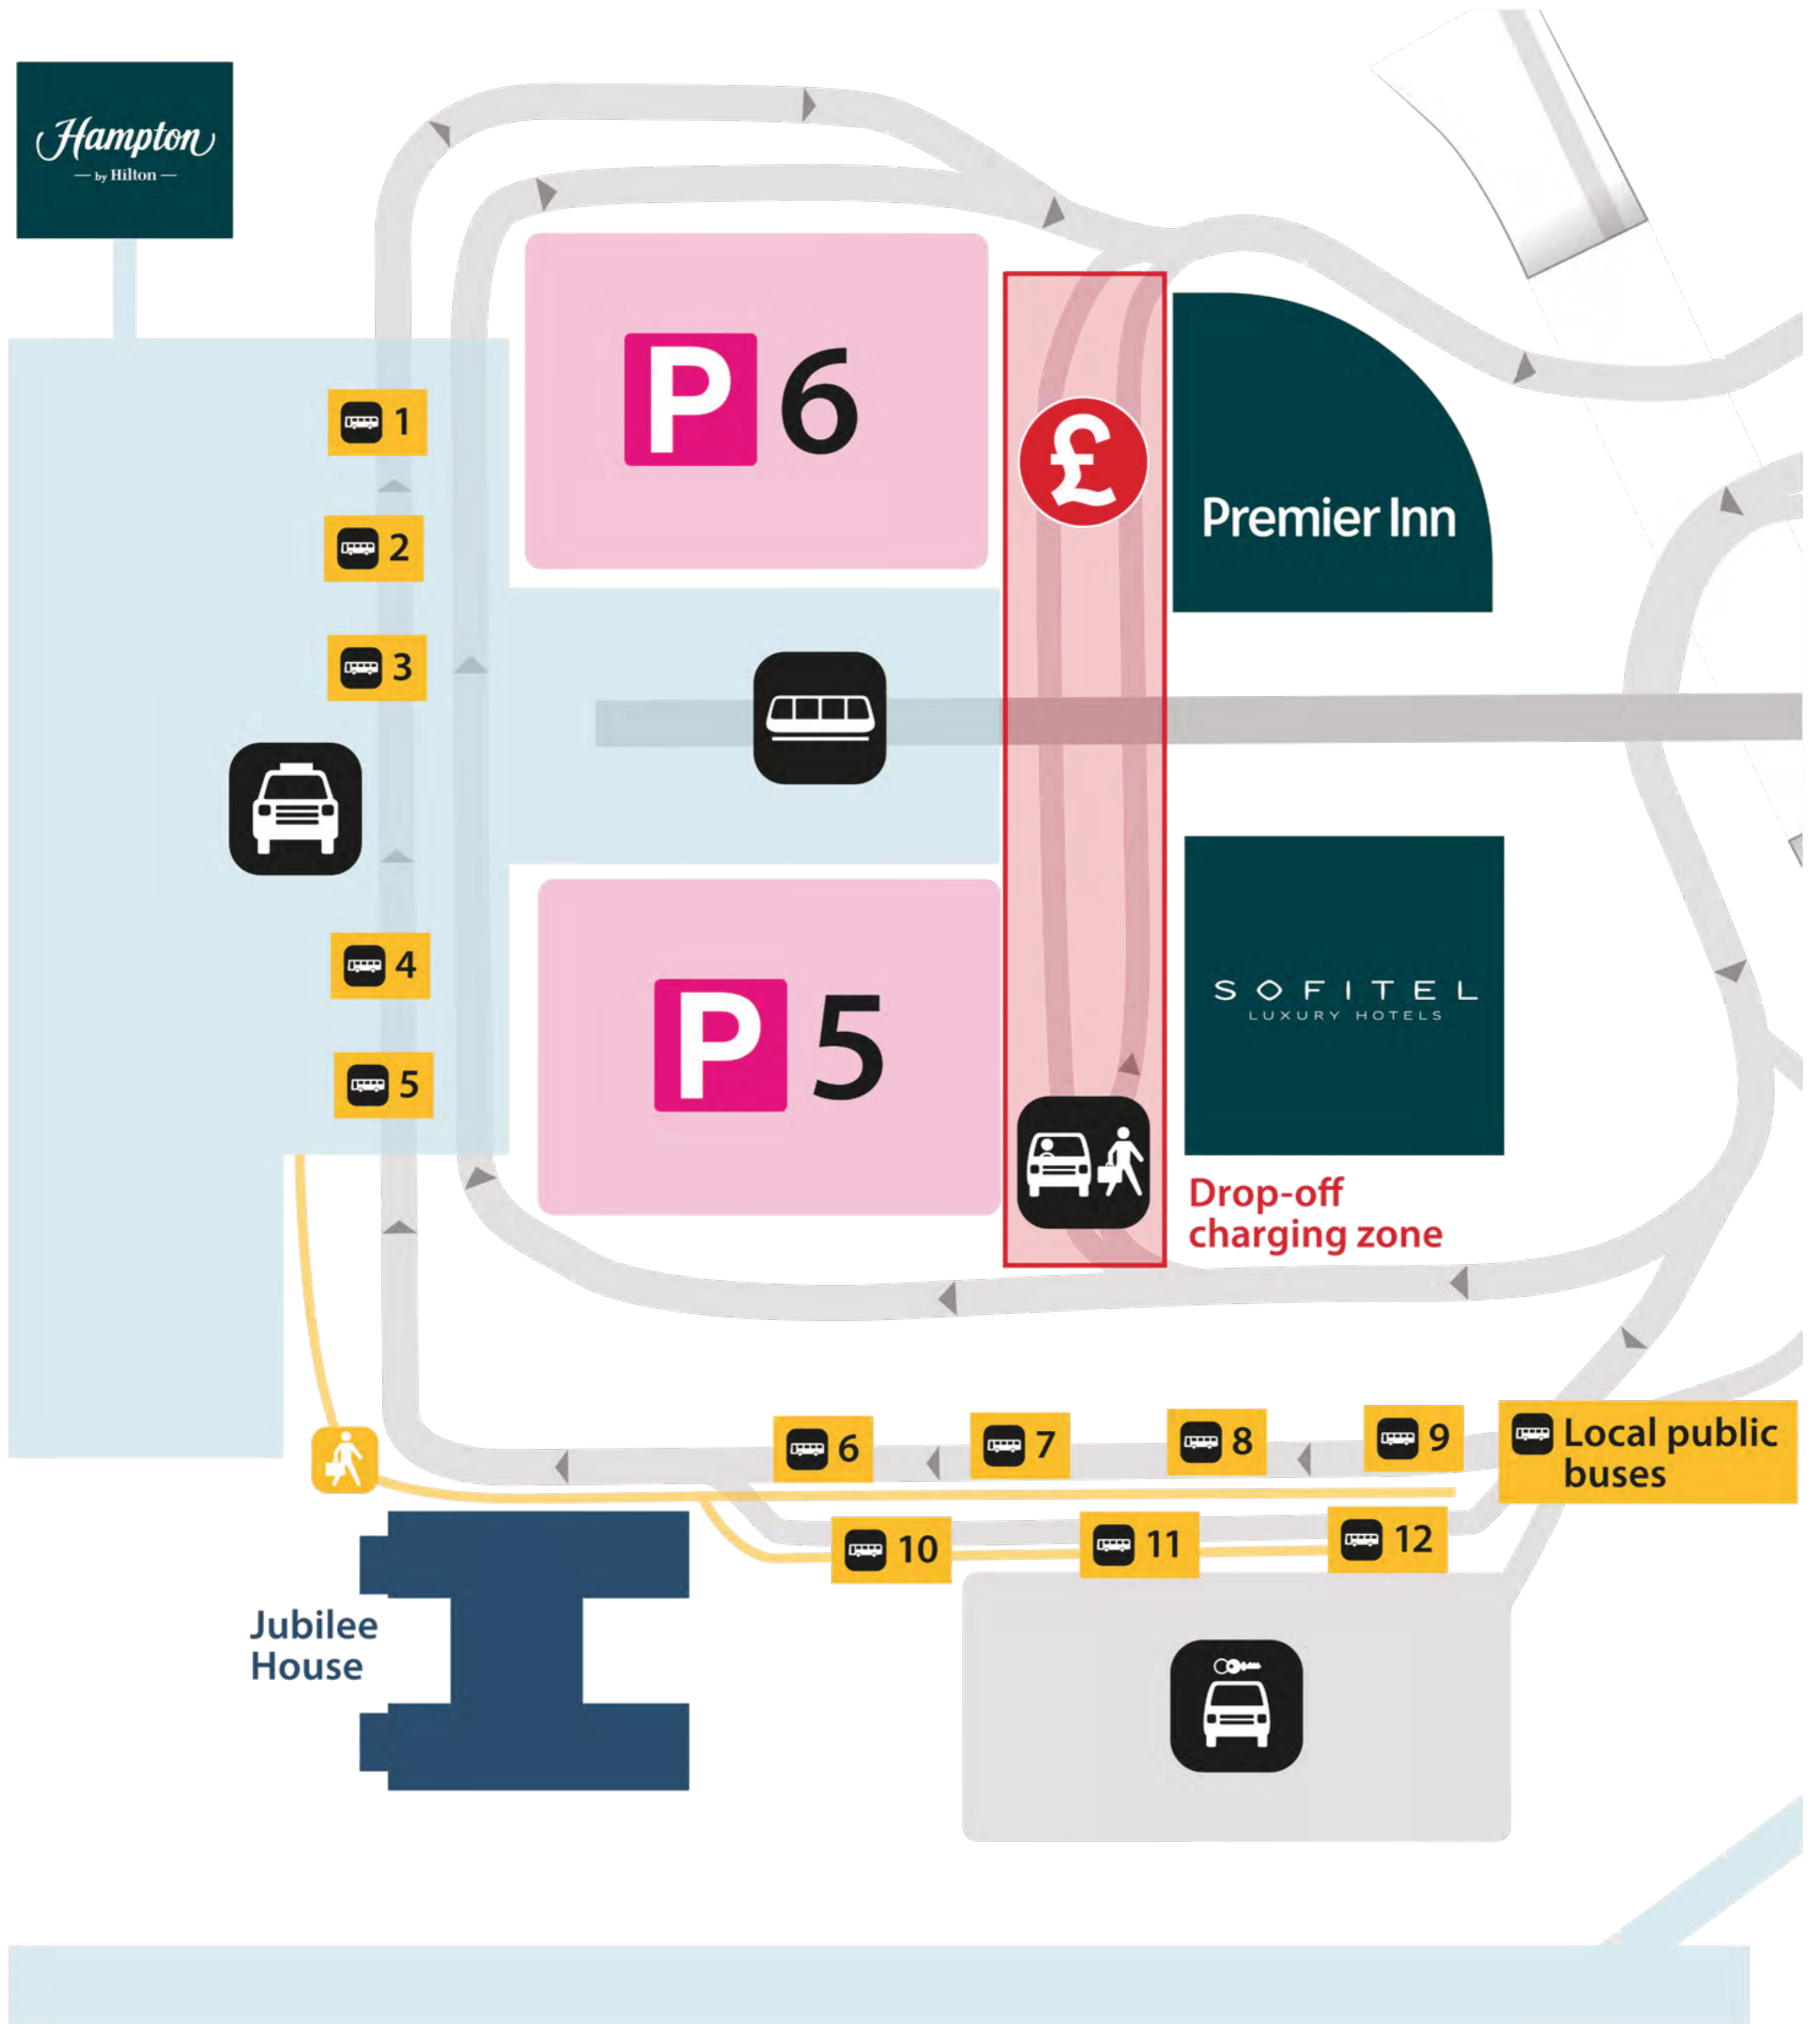

North Terminal

Bus & Coach Stops, Taxis and Drop-off Landside (Level 00)

Long stay car park buses

Type	Bus stop	Location
Pick-up	Bus stop 1	Northern end of Lower forecourt (closest to the International arrivals exit)
Drop-off	Bus stop 8	Furlong Way (follow the walkway past Jubilee House)

Bus routes serving Gatwick

North Terminal Arrivals Landside (Level 00)

North Terminal

Self-service check-in

Landside (Level 10)

Route to/from:
Hampton by Hilton Hotel

Map last updated April 2022

KMT 03/22 | NT L10 LANDSIDE

North Terminal

International Departure Lounge

Lower level (Level 20)

Route to:
Departure gates
Pier 5
 Gates 557-574

North Terminal

Check-in & Departures

Landside (Level 20)

North Terminal

International Departure Lounge

Upper level (Level 30)