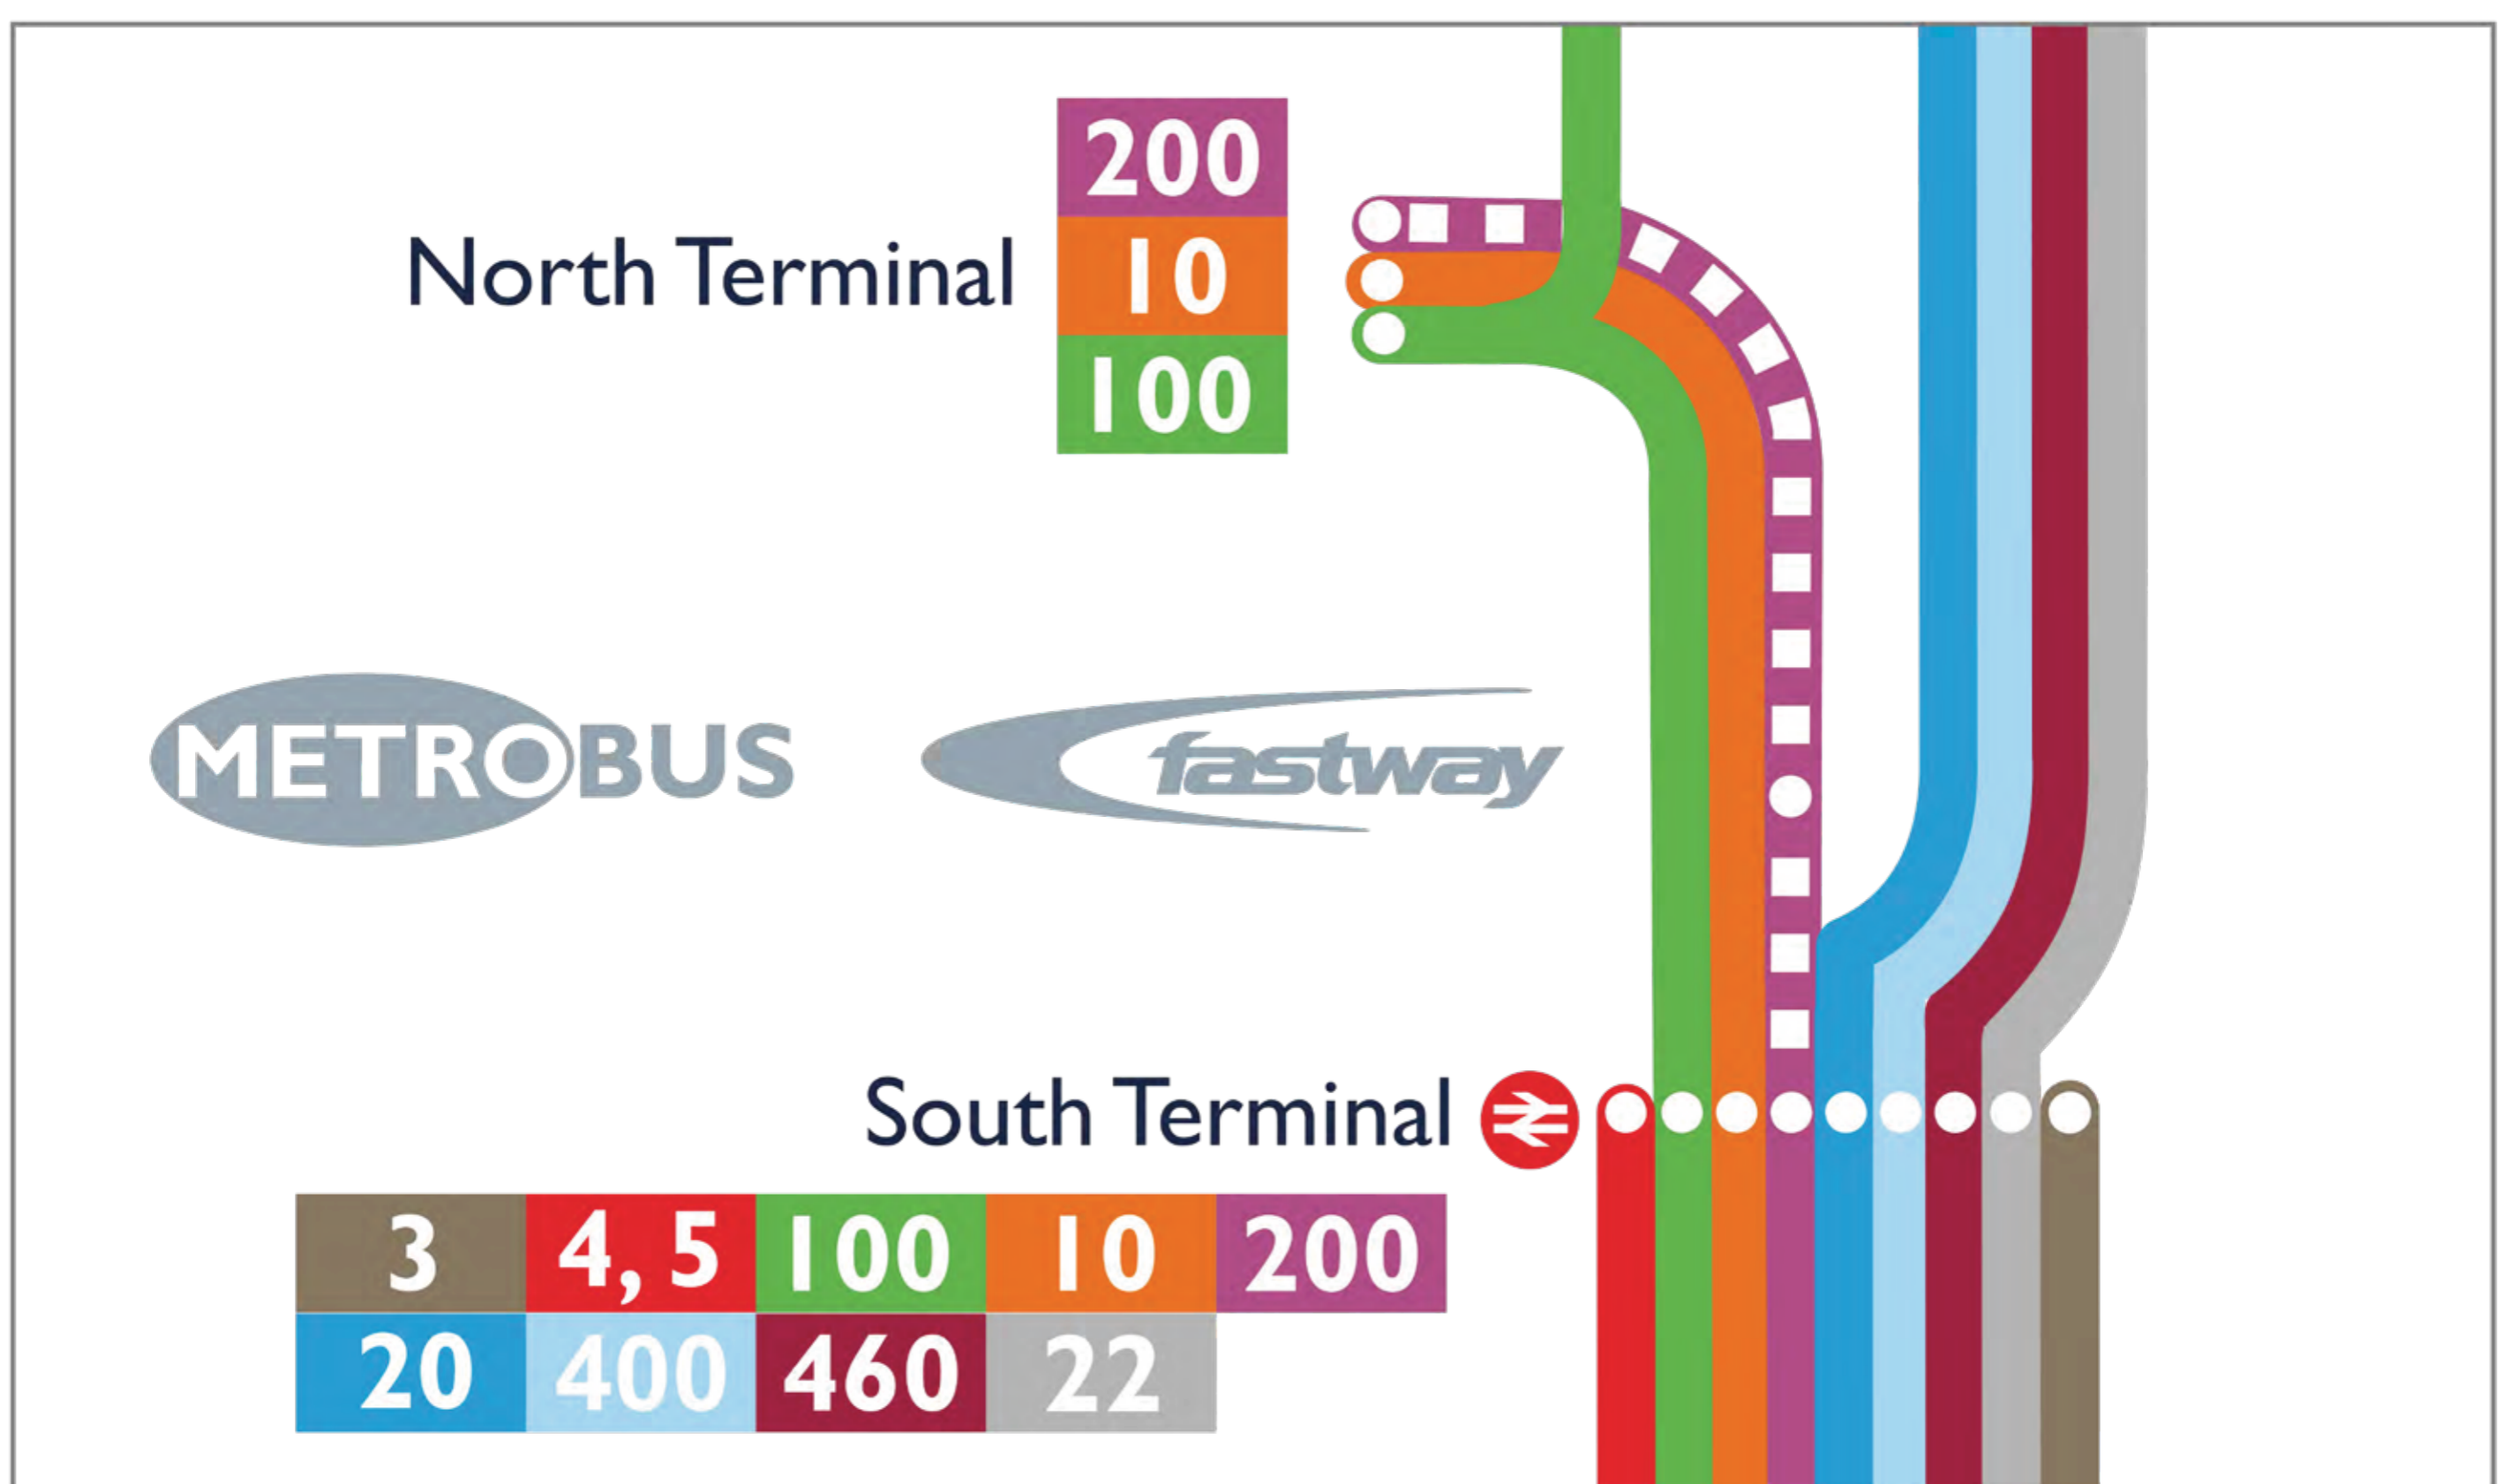

North Terminal

Bus & Coach Stops, Taxis and Drop-off Landside (Level 00)

Long stay car park buses

Type	Bus stop	Location
Pick-up	Bus stop 1	Northern end of Lower forecourt (closest to the International arrivals exit)
Drop-off	Bus stop 8	Furlong Way (follow the walkway past Jubilee House)

Bus routes serving Gatwick

North Terminal Arrivals Landside (Level 00)

North Terminal

Self-service check-in

Landside (Level 10)

Route to/from:
Hampton by Hilton Hotel

Map last updated April 2022

KMT 03/22 | NT L10 LANDSIDE

North Terminal

International Departure Lounge

Lower level (Level 20)

Route to:
Departure gates
Pier 5
 Gates 557-574

North Terminal

Check-in & Departures

Landside (Level 20)

North Terminal

International Departure Lounge

Upper level (Level 30)