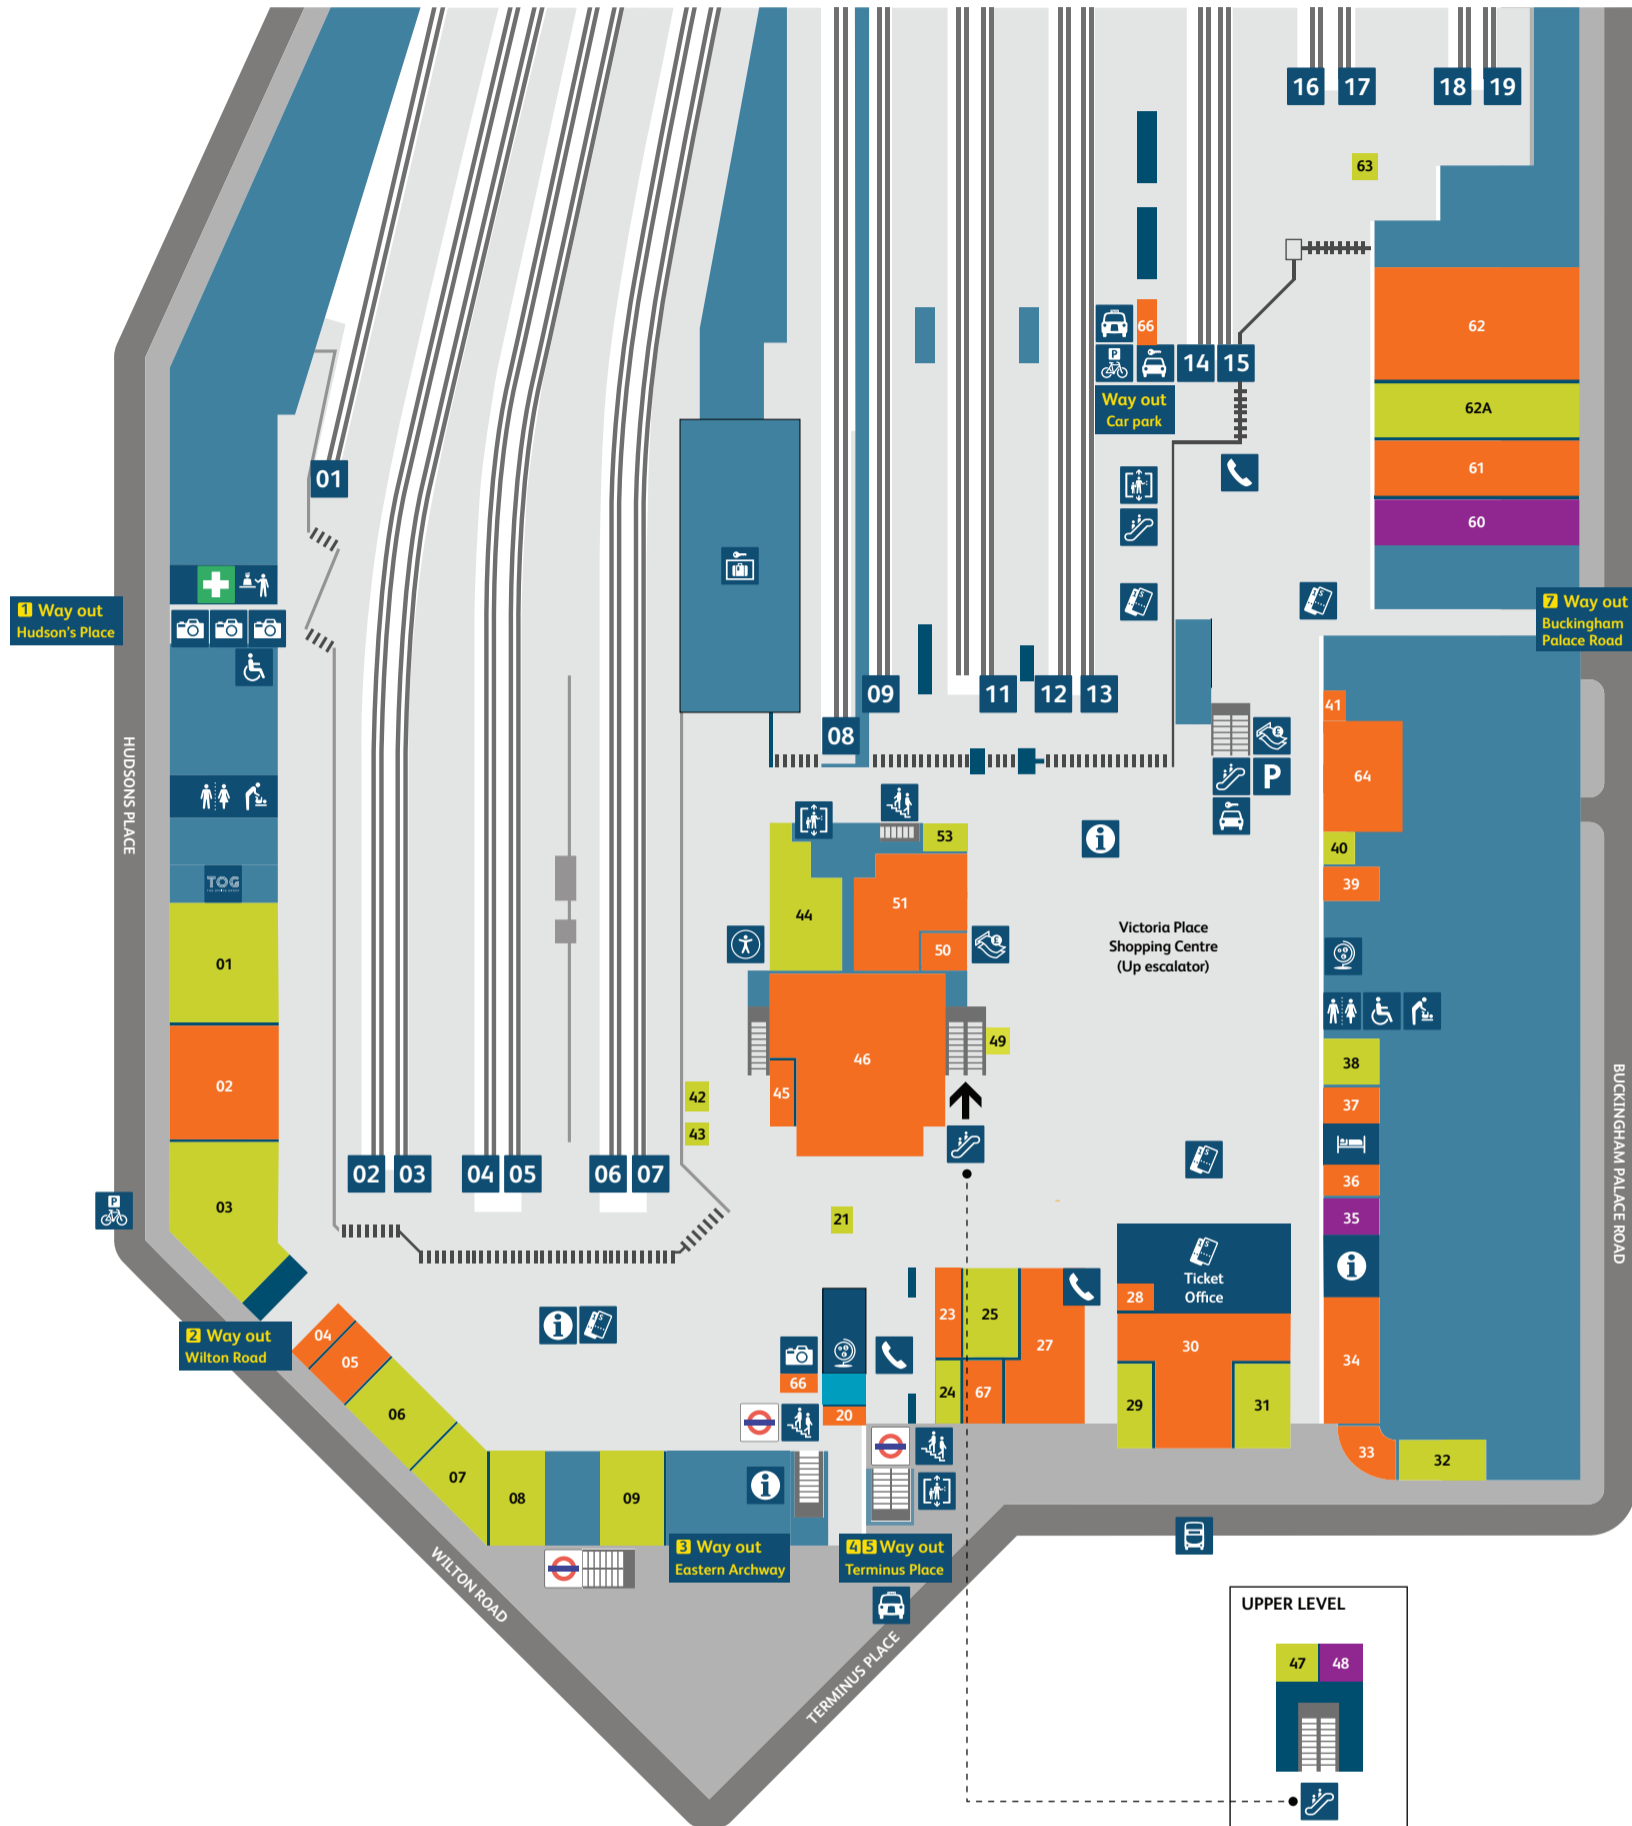

London Victoria Station map

Services and facilities

- Accessible toilets
- Accessibility desk
- Baby change
- Bike park
- BT Police
- Global Exchange
- Buses
- Car rental
- Cash point
- Escalators
- First aid
- Hotel
- Information
- Left luggage
- Lift
- Parking
- Photobooth
- Platform numbers

Shopping

- Accessorize
- Boots
- Cards Galore
- HCA medical centre
- Hotel Chocolat
- iSmash
- Kingdom of Sweets
- Lush
- M&S Simply Food
- Neal's Yard
- Oliver Bonas
- Postmark
- Savanna
- Scribbler
- SIXT
- Superdrug
- Sweet Express
- Timpsons
- WHSmith
- Whistlestop
- Pop up retail

Food and drink

- Beer House
- Burger King
- Caffe Nero
- Costa
- Delice de France
- Itsu
- JD Wetherspoon
- Pasty Shop
- Soul & Grain
- Pret
- Knot
- Krispy Kreme
- Leon
- McDonald's
- Mi Casa
- Sports Bar & Grill
- Starbucks
- Wasabi

Coming Soon

- Coming Soon (Food and drink)
- Coming Soon (Bar)
- Coming Soon (Shopping)

If you need help please speak to one of our staff or call our helpline on **03457 11 41 41**
networkrail.co.uk/victoria