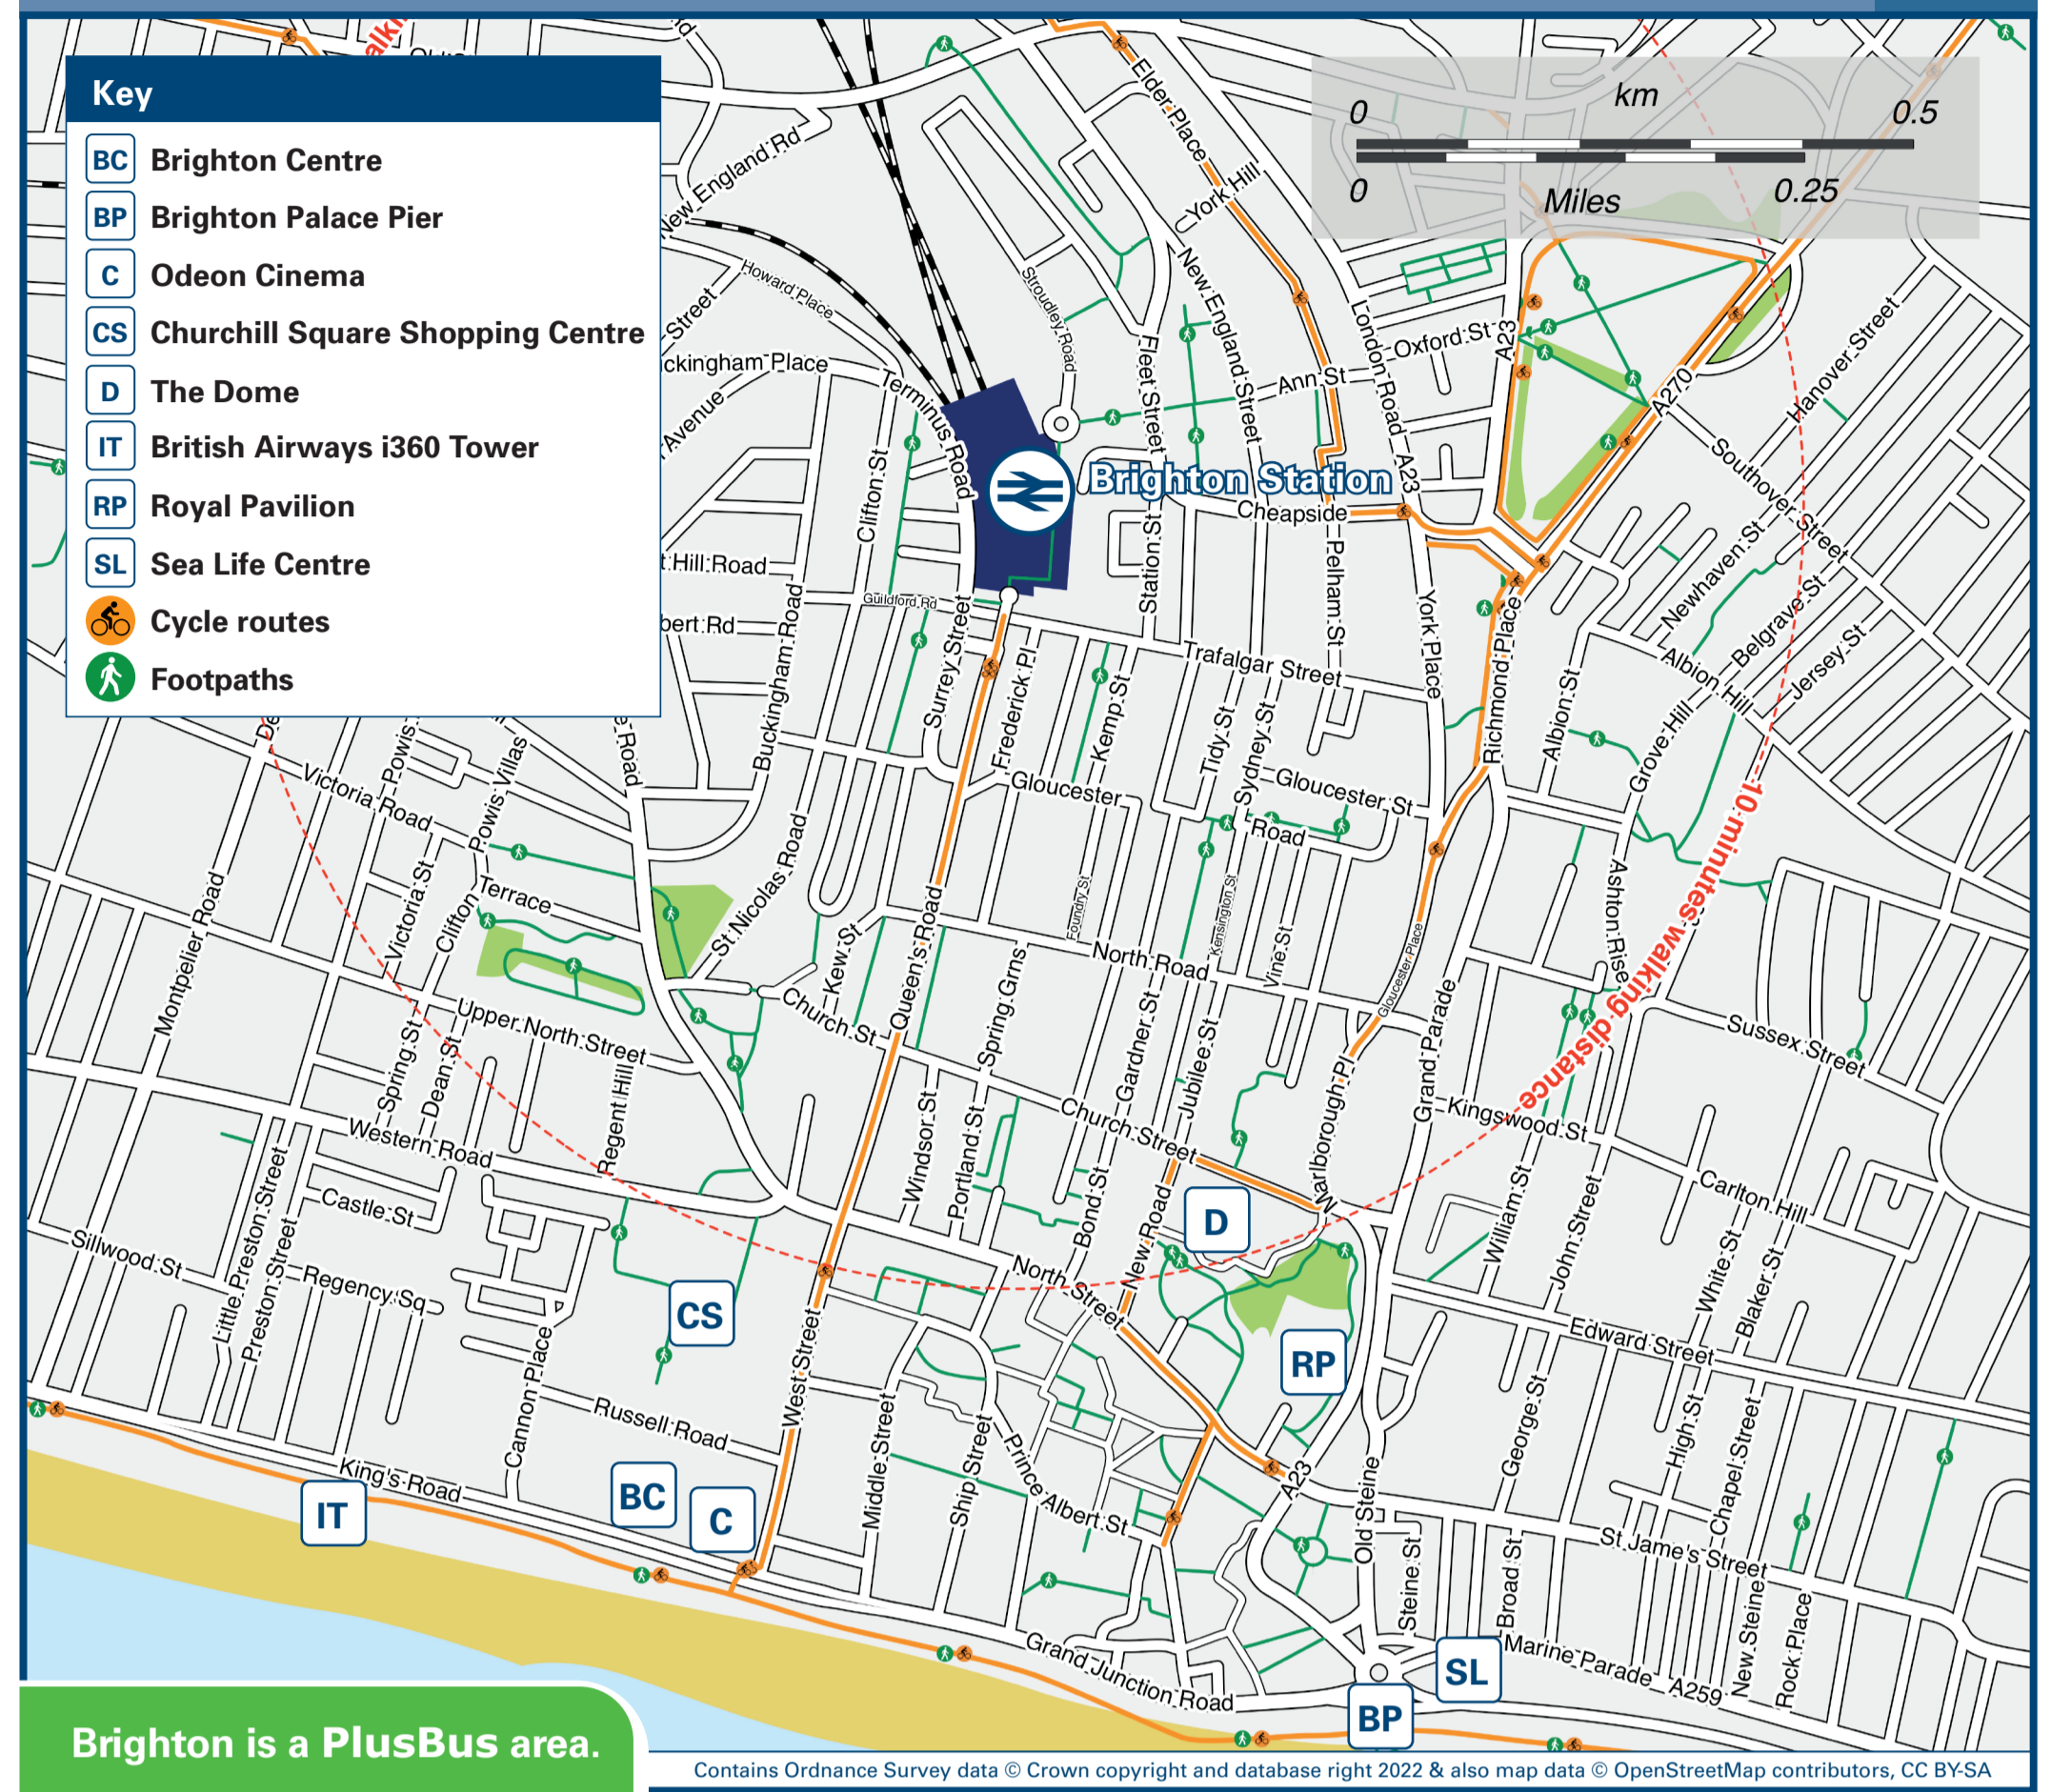

Brighton Station

Onward Travel Information

Buses, Taxis and Cycle Hire

Rail replacement buses depart from the rear of the station (Platform 8 exit).

Local area map

Brighton is a PlusBus area.

PlusBus is a discount price 'bus pass' that you buy with your train ticket. It gives you unlimited bus travel around your chosen town, on participating buses. Visit www.plusbus.info

Main destinations by bus

(Data correct at June 2023)

DESTINATION	BUS ROUTES	BUS STOP
Amex Community Stadium (Falmer)	25, N25**	St Peter's Church
Beachy Head (Pub)	13X+	Brighton Station
Birling Gap (National Trust)	13X+	Brighton Station
Brighton General Hospital	22, 37B	St Peter's Church
Brighton i360 Viewing Tower	37B	Brighton Station
Brighton Marina	6 (Alight Clarence Square)	Brighton Station
Brighton Open Top Tour Bus	77++	Brighton Station
Brighton Palace Pier / Sea Life Centre	7, N7**	Brighton Station
Brighton Racecourse	14B+	Brighton Station
Bristol Estate	47	Brighton Station
City Centre (Churchill Square)	City Sightseeing (Summer Only)	Brighton Station
City Centre (North Street)	27, 27C*	Brighton Station
Coldean	11X+, 12, 12A, 12X, 13X+, 14, 14A, 14B+, 14C, 37, 37B, 77+, N12**, N14**	Brighton Station
County Cricket Ground (Hove)	18	Brighton Station
Devil's Dyke	47, 52*	Brighton Station
Ditchling Beacon	24	St Peter's Church
Downs Park (Portslade Village, Sycamore Close)	6 (Alight Palmeira Square)	Brighton Station
Drustillas Zoo Park	7 (Alight Holland Road)	Brighton Station
Eastbourne	77++	Brighton Station
East Saltdean (Bannings Vale / Rodmell Avenue)	79++	Brighton Station
Hangleton	6	Brighton Station
Hollingbury (ASDA - Crowhurst Road)	N1**	Brighton Station
Hollingbury (Woodbourne Garage / Carden Hill)	11X+, 12, 12A, 12X, 13X+, N14**	Brighton Station
Hollingdean	47	Brighton Station
	47	Brighton Station
	5, 5A, 5B, N5**	London Road
	5B, 52, N5**	London Road
	24, 26	St Peter's Church
	52*	Brighton Station
	26, 46	St Peter's Church
	52	London Road
	52*	Brighton Station
	50	St Peter's Church